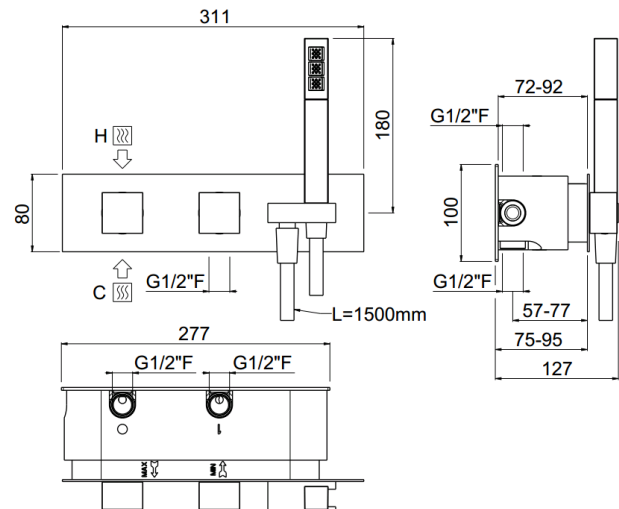

ilQuadro

ilQuadro 3way mixer
21930-CR

TECHNICAL INFORMATION

Concealed horizontal progressive mixer with integrated shower holder, 3 ways, smoot anti-torsion PVC flexible hose and one jet non-liming square shower in ABS. Square plate and handles.
CHROME

Flow rate:
horizontal 2-3way mixer

FEATURES

double anti-torsion

safe built-in

PICTURE

TECHNICAL DRAWING

SPARE PARTS

ORIC050
3 vie / ways