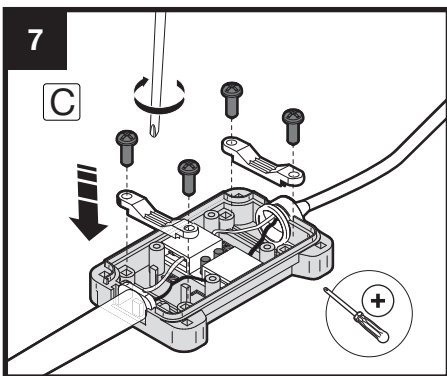

X	A	H
500	360	145
600	460	145
700	560	145
800	660	145
900	760	145
1000	860	145
1100	960	145
1200	1060	145