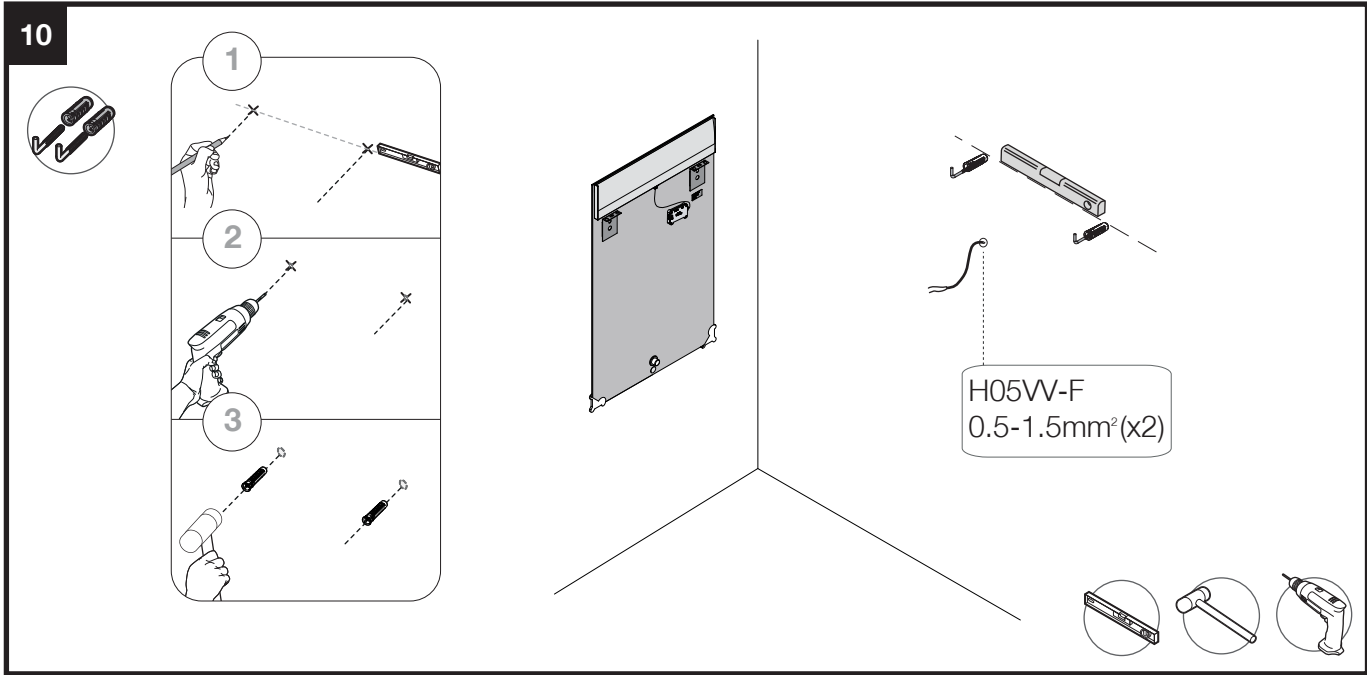

Must be cleaned with
NEUTRAL pH
cleaning product
应用中性清洁产品清洁.