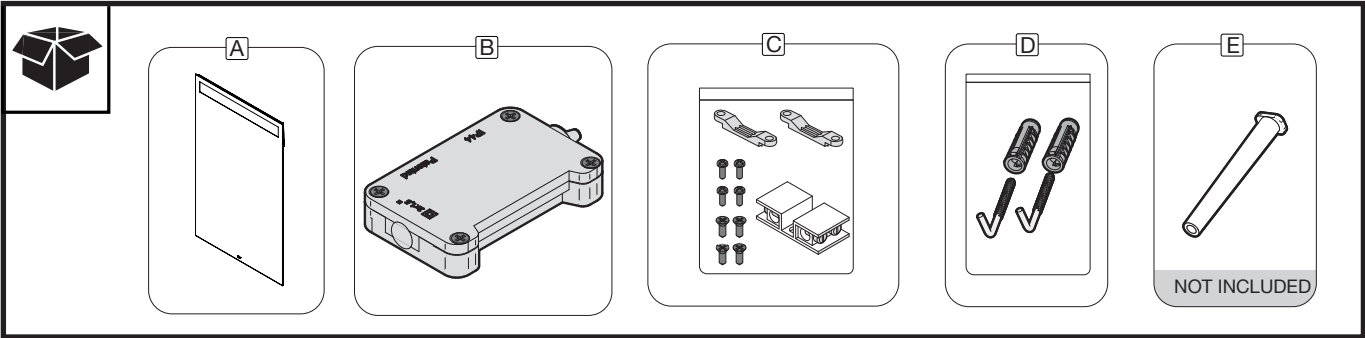

220-240V ~ 50/60Hz
LED Max 1xA W
IP44

W	A
500mm	10
600mm	10
700mm	11
800mm	12
900mm	13
1000mm	15
1100mm	15
1200mm	16

min. 2 x 0,5-1,5mm²

230V

ON/OFF