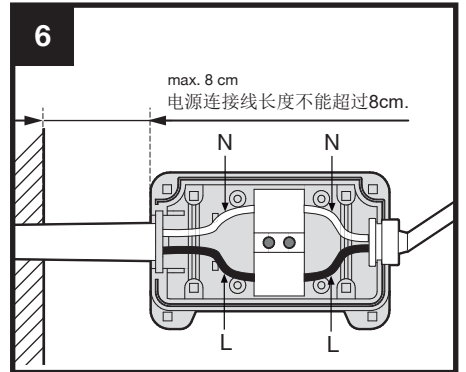

X	A	H
500	360	145
600	460	145
700	560	145
800	660	145
900	760	145
1000	860	145
1100	960	145
1200	1060	145