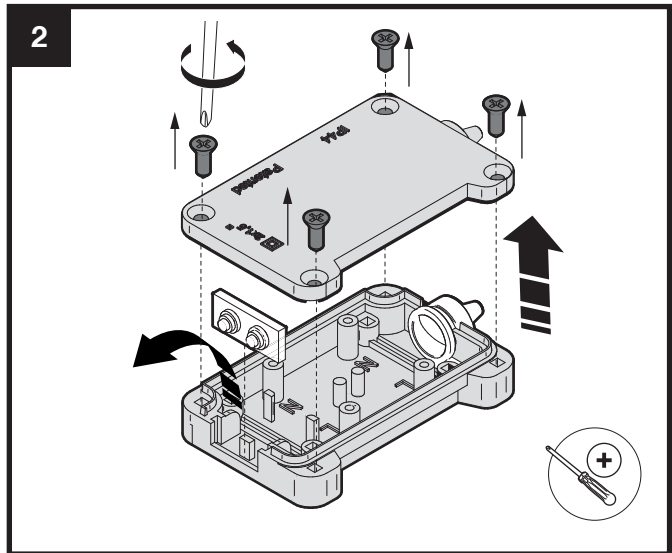

220-240V ~ 50/60Hz
LED Max 1xA W
IP44

W	A
500mm	10
600mm	10
700mm	11
800mm	12
900mm	13
1000mm	15
1100mm	15
1200mm	16

min. 2 x 0,5-1,5mm²

230V

ON/OFF