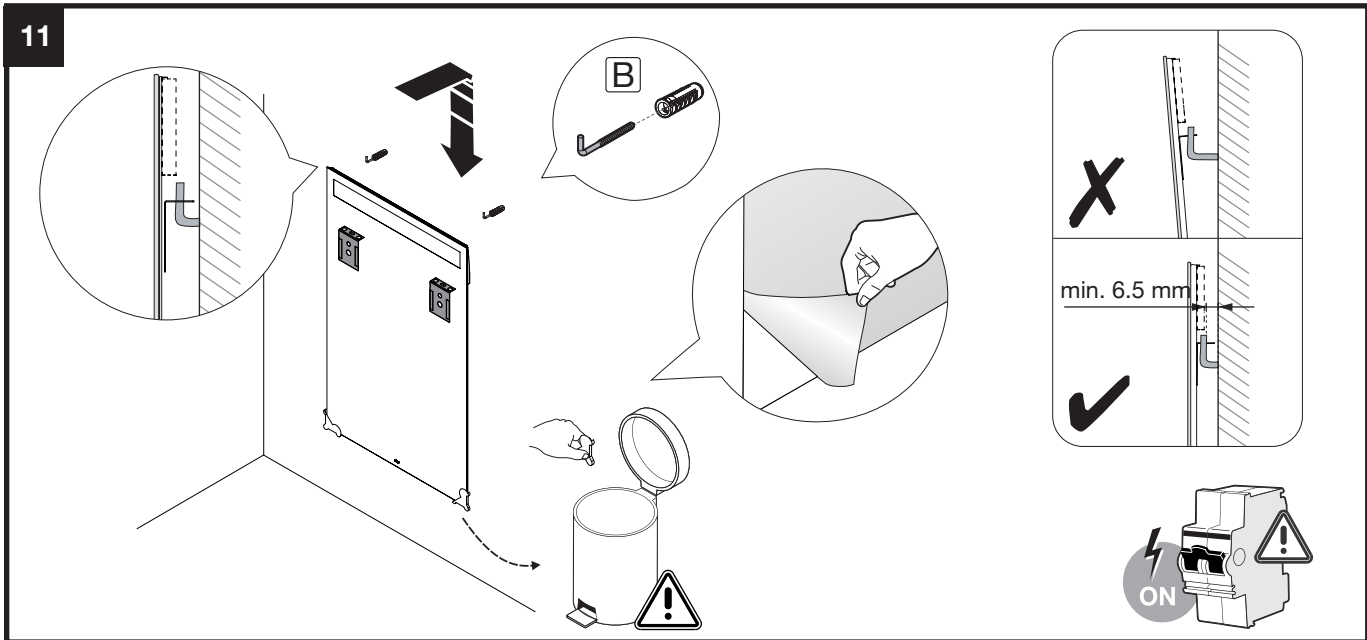

Must be cleaned with
NEUTRAL pH
cleaning product
应用中性清洁产品清洁.