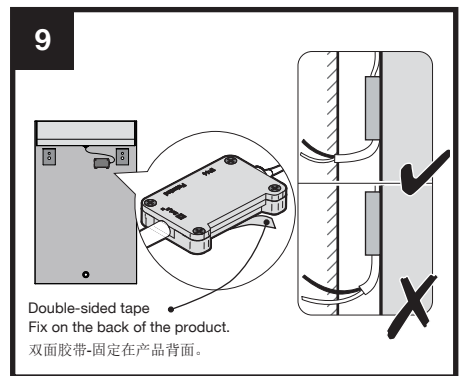

X	A	H
500	360	145
600	460	145
700	560	145
800	660	145
900	760	145
1000	860	145
1100	960	145
1200	1060	145