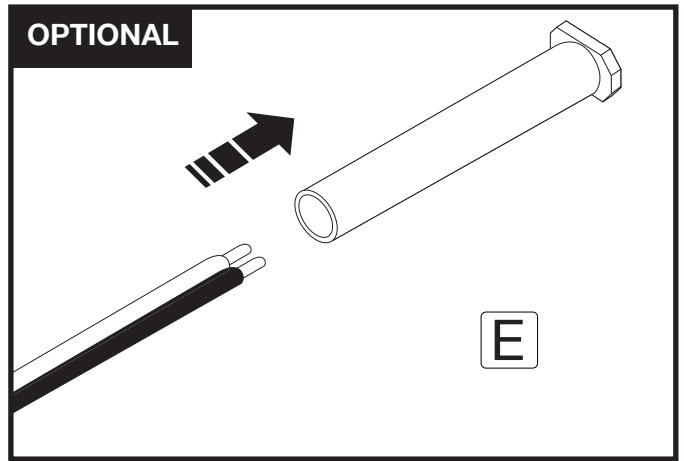

X	A	H
500	360	145
600	460	145
700	560	145
800	660	145
900	760	145
1000	860	145
1100	960	145
1200	1060	145