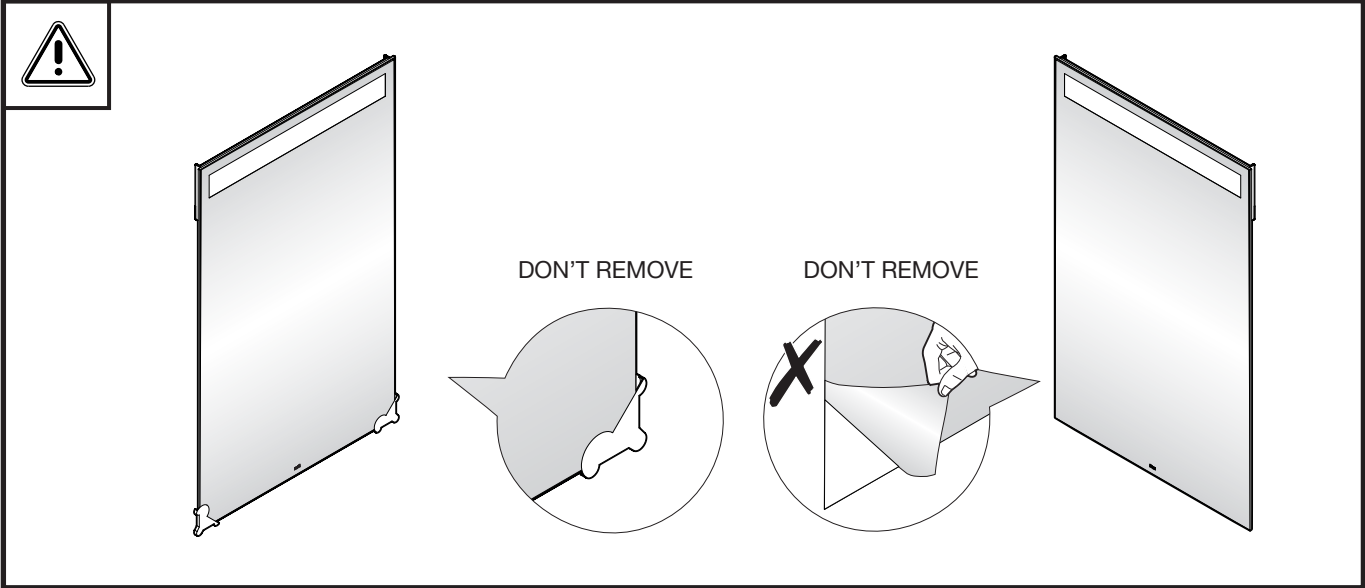

220-240V ~ 50/60Hz
LED Max 1xA W
IP44

W	A
500mm	10
600mm	10
700mm	11
800mm	12
900mm	13
1000mm	15
1100mm	15
1200mm	16

min. 2 x 0,5-1,5mm²

230V

ON/OFF