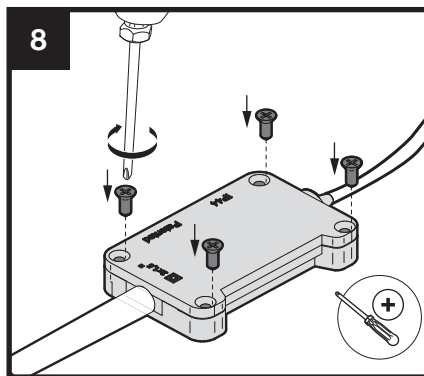

X	A	H
500	360	145
600	460	145
700	560	145
800	660	145
900	760	145
1000	860	145
1100	960	145
1200	1060	145