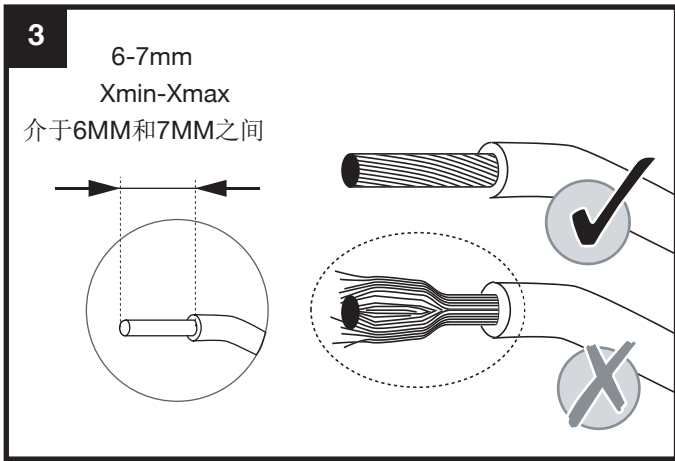

X	A	H
500	360	145
600	460	145
700	560	145
800	660	145
900	760	145
1000	860	145
1100	960	145
1200	1060	145