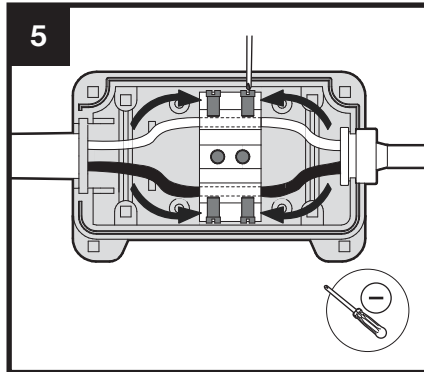

X	A	H
500	360	145
600	460	145
700	560	145
800	660	145
900	760	145
1000	860	145
1100	960	145
1200	1060	145