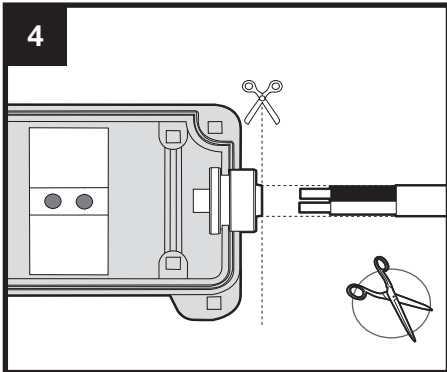

X	A	H
500	360	145
600	460	145
700	560	145
800	660	145
900	760	145
1000	860	145
1100	960	145
1200	1060	145