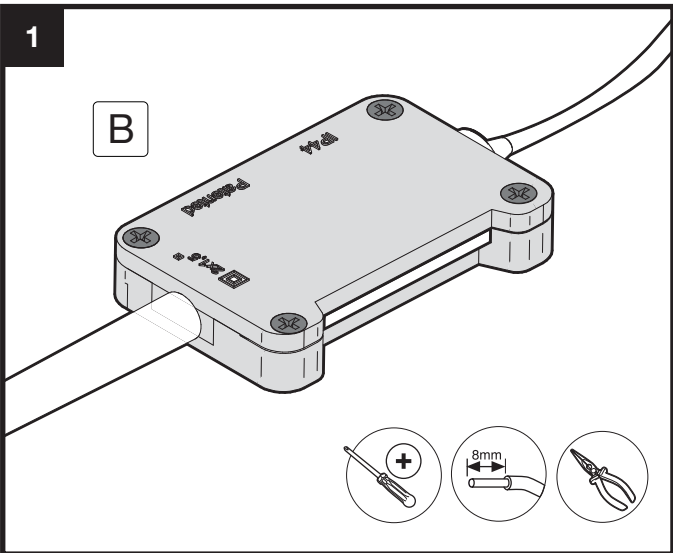

220-240V ~ 50/60Hz
LED Max 1xA W
IP44

W	A
500mm	10
600mm	10
700mm	11
800mm	12
900mm	13
1000mm	15
1100mm	15
1200mm	16

min. 2 x 0,5-1,5mm²

230V

ON/OFF