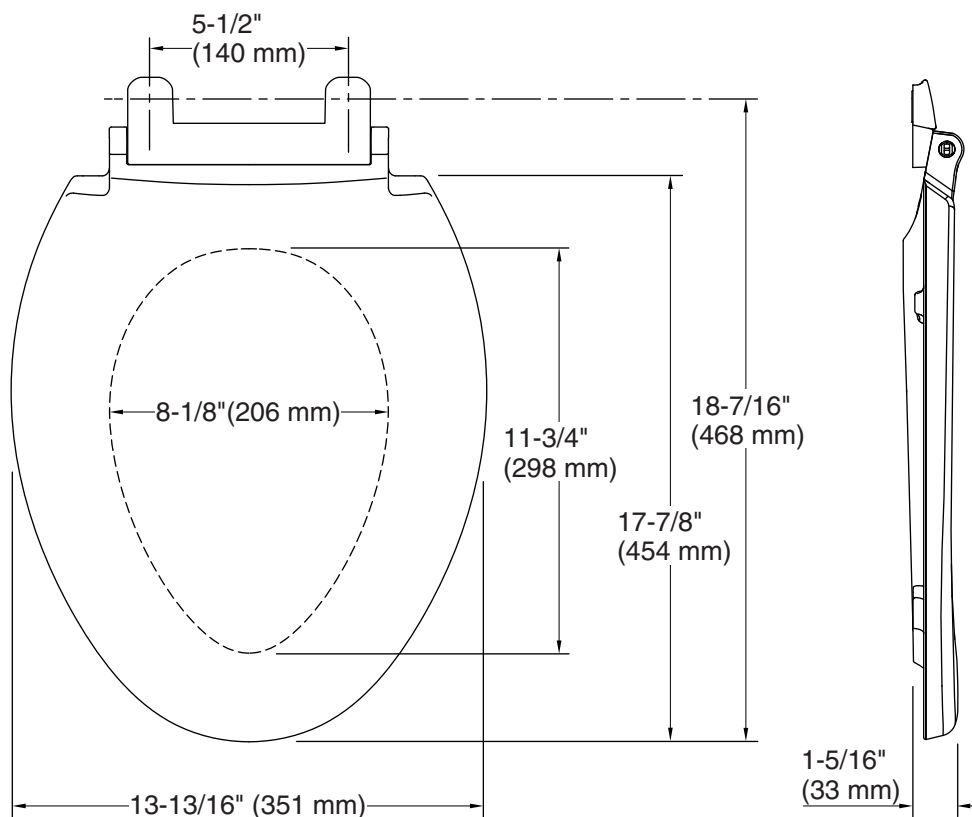

Color	Code	Description
	0	White
	96	Biscuit
	47	Almond
	7	Black Black™

Technical Information

All product dimensions are nominal.

Seat shape type: Elongated

Seat front type: Closed-front

Seat-mounting holes: 5-1/2" (140 mm)