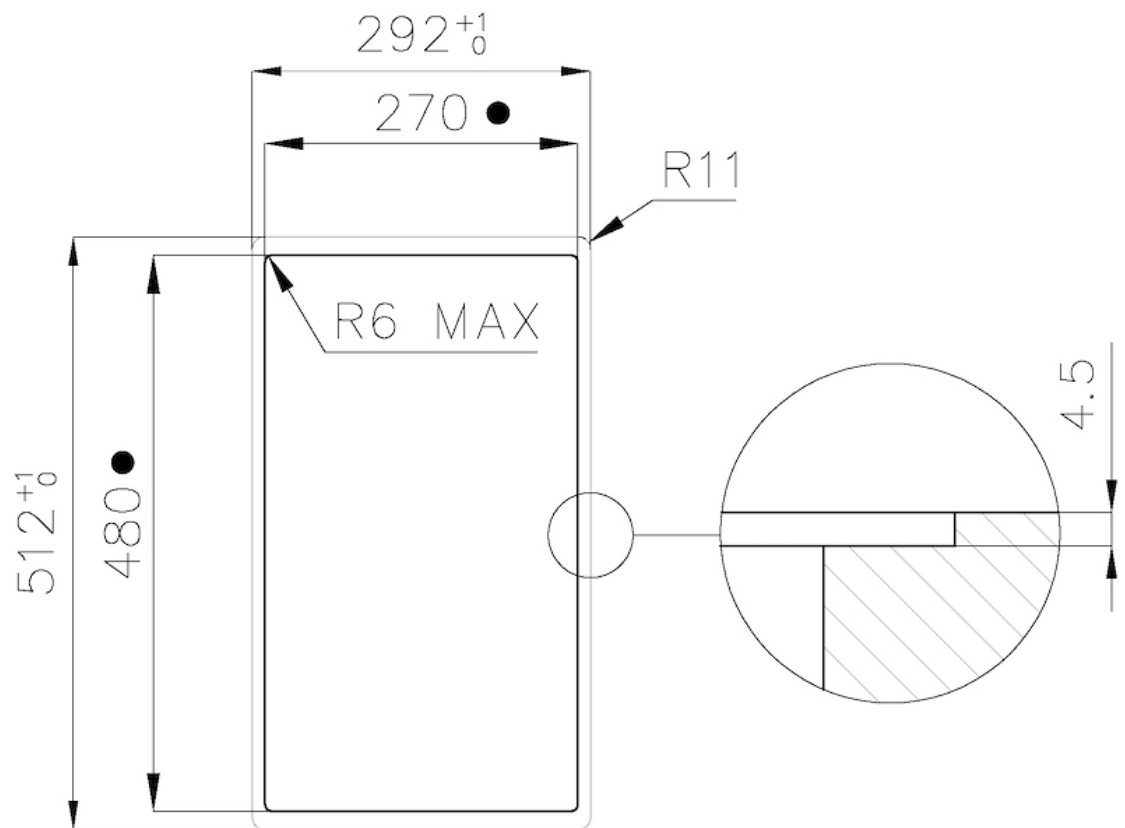

Cooker hob KE Induction 7380 645

Cooker hobs

Code: 7380 645

DETAILS

Coloring	Black
Material	Ceramic glass
Edge/Installation Type	Bevelled Edge - for flush-mount or over-mount installation
Dimensions	290x510 mm
Heating element	Two zones
Built-in hole	View technical data sheet (for all Flush-mount / Top-mount models and Under-mount models)
Width	29 cm
Total power	2.800, 3.500, 3.700 W**
Up	210x190 mm - 2.100 (3.000)* W

TECHNICAL DATA

Cut out size
Dimensioni per foratura top

- Built-in cut out for FTS – Foratura per installazione FTS

GALLERY

OPTIONAL ACCESSORIES

Induction Pro - Cookware set -
8pcs 8210 008

RECOMMENDED PAIRINGS