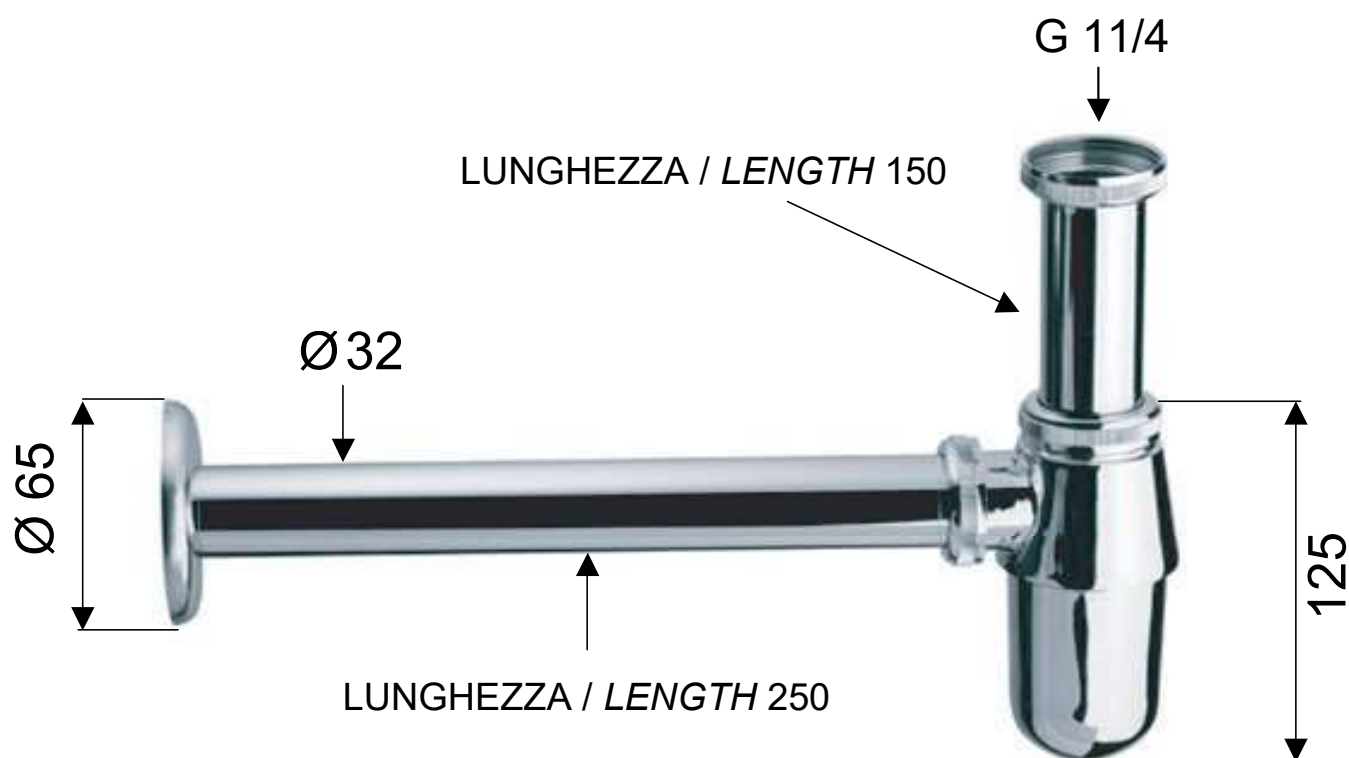

ART. COD. **A765Z**

MATERIALI / MATERIALS

OTTONE CROMATO / CHROME PLATED BRASS
ZAMA CROMATO / CHROME PLATED ZAMAC