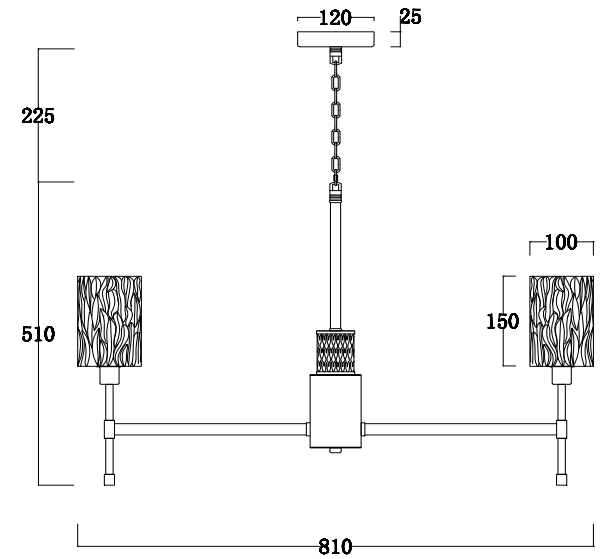

FREYA
TRADITION OF QUALITY

Instruction

FR5133PL-08CH

8 x E14 (60W)

Model: FR5133PL-08CH
Collection: Modern
Series: Elsa

Ceiling Lamps