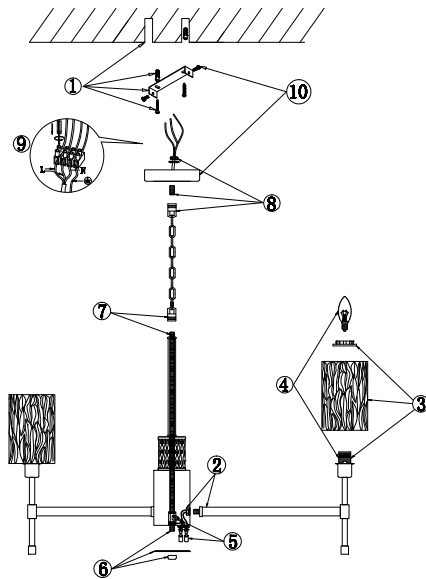

FREYA
TRADITION OF QUALITY

Instruction

FR5133PL-08CH

8 x E14 (60W)

Model: FR5133PL-08CH
Collection: Modern
Series: Elsa

Ceiling Lamps