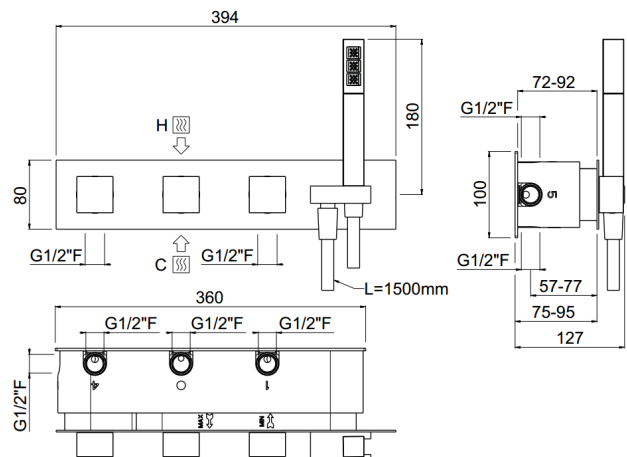

TECHNICAL DRAWING