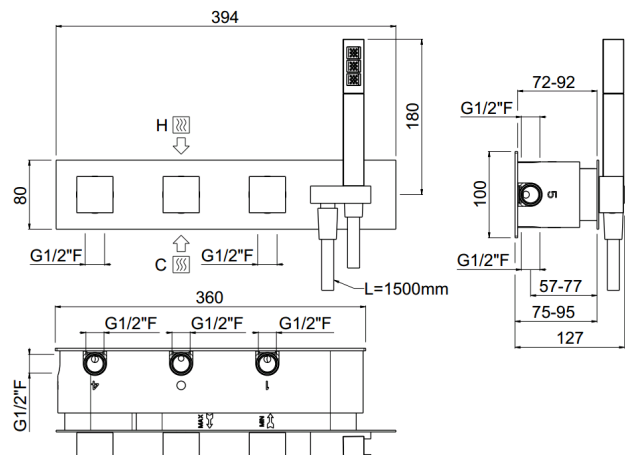

ilQuadro

ilQuadro 5way mixer
21951-CR

TECHNICAL INFORMATION

Concealed horizontal mixer with integrated shower holder, 5 ways, smoot anti-torsion PVC flexible hose and one jet non-limiting ispectable square shower in brass. Square plate and handles. CHROME

Flow rate:
horizontal 2-3way mixer

FEATURES

double anti-torsion

safe built-in

PICTURE

TECHNICAL DRAWING

SPARE PARTS

ORIC047
2 vie / ways