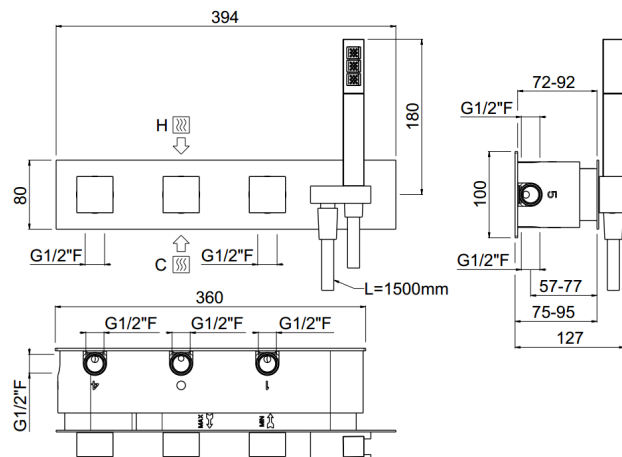

ilQuadro

ilQuadro 6way mixer
21961-CR

TECHNICAL INFORMATION

Concealed horizontal mixer with integrated shower holder, 6 ways, smoot anti-torsion PVC flexible hose and one jet non-limiting ispectable square shower in brass. Square plate and handles. CHROME

Flow rate:
horizontal 2-3way mixer

PICTURE

SPARE PARTS

ORIC048
3 vie / ways

ORIC052
T°

FEATURES

double anti-torsion

safe built-in

TECHNICAL DRAWING

FINISHINGS