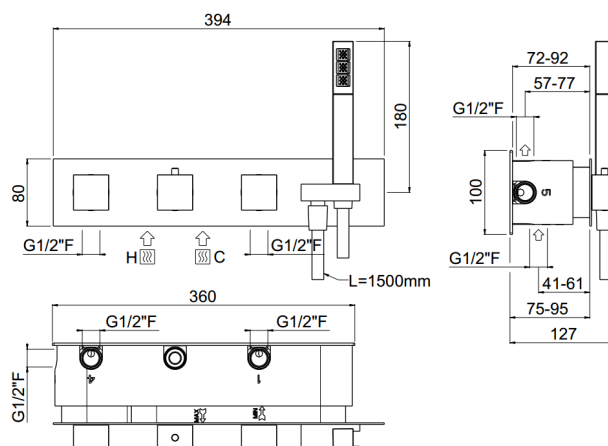

ilQuadro

ilQuadro 6way thermostatic
21860-CR

TECHNICAL INFORMATION

Concealed horizontal thermostatic mixer with integrated shower holder, 6 ways, smoot anti-torsion PVC flexible hose and one jet non-liming square shower in ABS. Square plate and handles.
CHROME

Flow rate:
horizontal 2-3way thermostatic

FEATURES

double anti-torsion

safe built-in

PICTURE

TECHNICAL DRAWING

SPARE PARTS

ORIC048
3 vie / ways