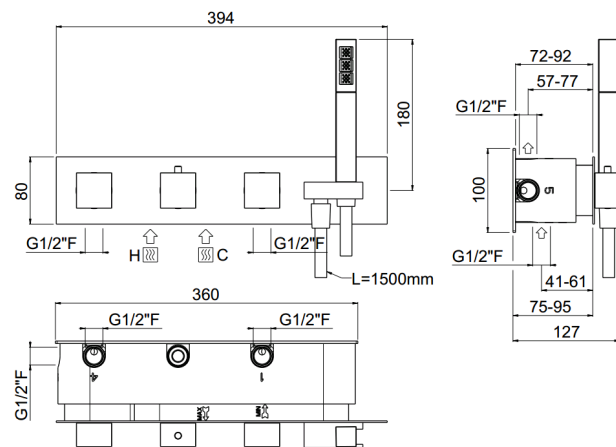

ilQuadro

ilQuadro 6way thermostatic
21861-CR

TECHNICAL INFORMATION

Concealed horizontal thermostatic mixer with integrated shower holder, 6 ways, smoot anti-torsion PVC flexible hose and one jet non-liming inspectable square shower in brass. Square plate and handles. CHROME

Flow rate:
horizontal 2-3way thermostatic

FEATURES

double anti-torsion

safe built-in

PICTURE

TECHNICAL DRAWING

SPARE PARTS

ORIC048
3 vie / ways