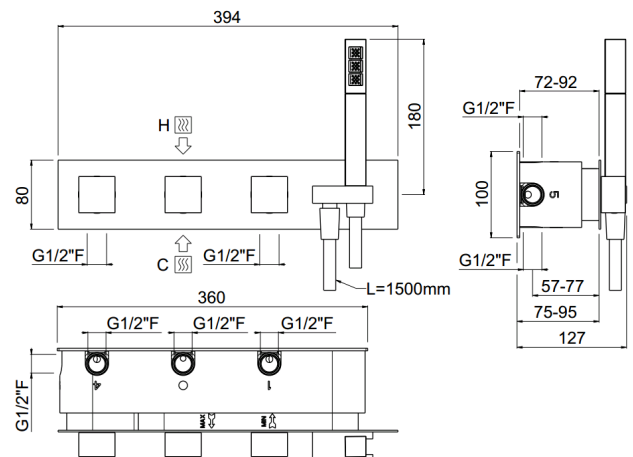

ilQuadro

ilQuadro 6way mixer
21960-CR

TECHNICAL INFORMATION

Concealed horizontal mixer with integrated shower holder, 6 ways, smoot anti-torsion PVC flexible hose and one jet non-limiting square shower in ABS. Square plate and handles.
CHROME

Flow rate:
horizontal 2-3way mixer

PICTURE

SPARE PARTS

ORIC048
3 vie / ways

ORIC052
T°

FEATURES

double anti-torsion

safe built-in

TECHNICAL DRAWING

FINISHINGS