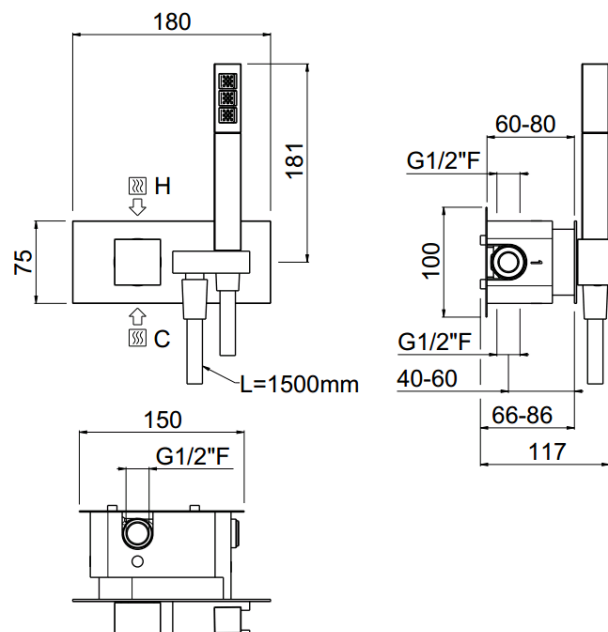

ilQuadro

ilQuadro 1way progressive single lever mixer
21711-CR

TECHNICAL INFORMATION

Concealed horizontal progressive mixer with integrated shower holder, 1 way, smoot anti-torsion PVC flexible hose and one jet non-liming inspectable square shower in brass. Square plate and handle. CHROME

Flow rate:
horizontal 1way progressive

FEATURES

double anti-torsion

safe built-in

PICTURE

TECHNICAL DRAWING

SPARE PARTS

ORIC049