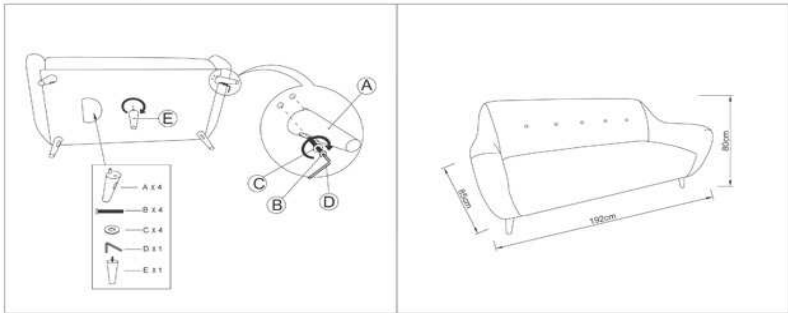

assembly instructions

S288

packaging

units per lot	1
cbm (m3) / gross weight (Kg)	1,012 / 42,3
nº of boxes	1

box 1	1
description	OPAL Sofa 3 seaters wooden legs, fabric light grey
description box	FULL ITEM
height x width x depth (cm)	61 x 193 x 86
cbm (m3) / gross weight (Kg) / net weight (Kg)	1,012 / 42,3 / 37,8

box 2	
description	
description box	
height x width x depth (cm)	x x
cbm (m3) / gross weight (Kg) / net weight (Kg)	/ /

box 3	
description	
description box	
height x width x depth (cm)	x x
cbm (m3) / gross weight (Kg) / net weight (Kg)	/ /

box 4	
description	
description box	
height x width x depth (cm)	x x
cbm (m3) / gross weight (Kg) / net weight (Kg)	/ /