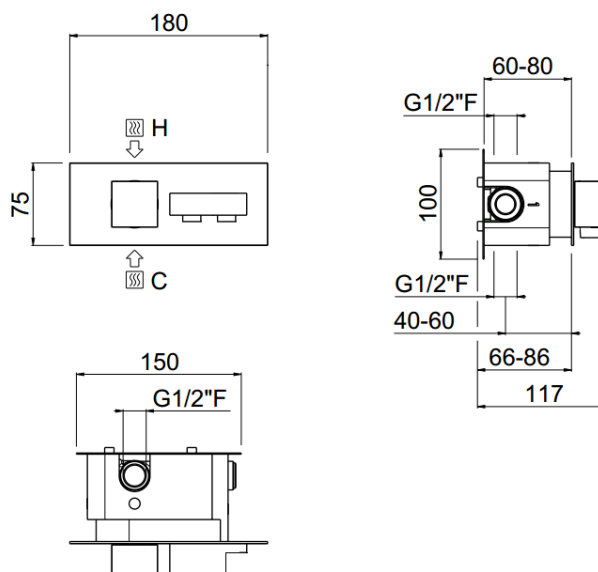

ilQuadro

ilQuadro 1way progressive single lever mixer
21700-CR

TECHNICAL INFORMATION

Concealed horizontal progressive mixer with integrated shower holder, 2 ways with automatic diverter with stop. Square plate, diverter and handle. CHROME

Flow rate:

horizontal 1way progressive

PICTURE

FEATURES

TECHNICAL DRAWING

SPARE PARTS

ORIC049

FINISHINGS