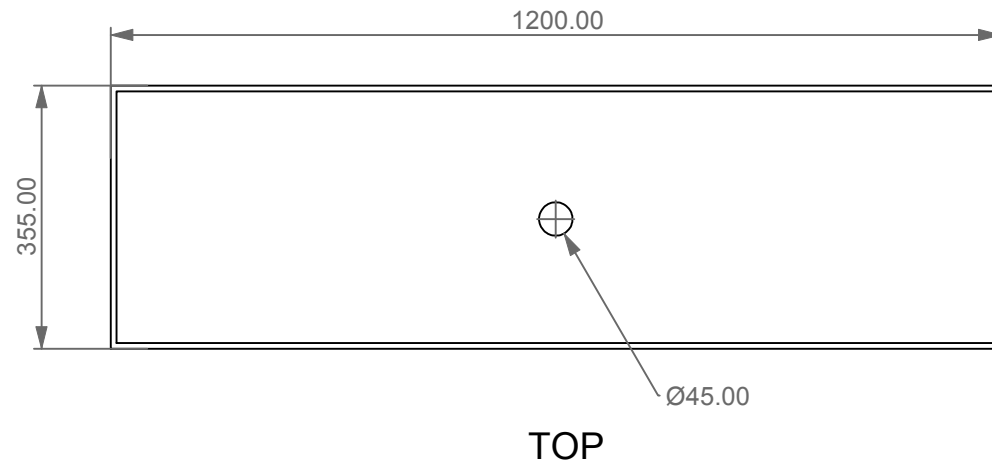

Lavabo Glass in vetro cm 120  
Glass Washbasin cm 120

Designation	
Lavabo Glass in vetro cm 120 Glass Washbasin cm 120	
Scale	<p>This drawing including the respectedata may neither be duplicated nor modified nor altered without the consent of GSG Ceramic Design. The use of the data/technical drawings take place at users own risk and under exclusion of any liability of GSG Ceramic Design. The dimensions are not binding; products are subject to changes. Measurement shown may be subjected to small variations or are indicative.</p>
1:10	
cod. GLLA120	