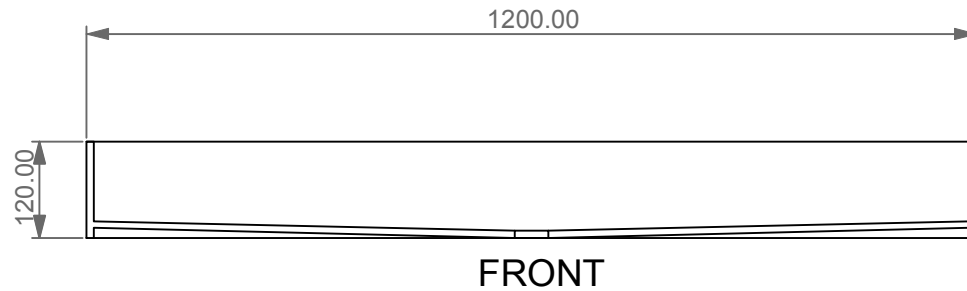

Lavabo Glass in vetro cm 120  
Glass Washbasin cm 120

Designation	
Lavabo Glass in vetro cm 120 Glass Washbasin cm 120	
Scale	<p>This drawing including the respectedata may neither be duplicated nor modified nor altered without the consent of GSG Ceramic Design. The use of the data/technical drawings take place at users own risk and under exclusion of any liability of GSG Ceramic Design. The dimensions are not binding; products are subject to changes. Measurement shown may be subjected to small variations or are indicative.</p>
1:10	
cod. GLLA120	