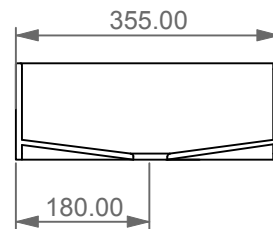

Lavabo Glass in vetro cm 120  
Glass Washbasin cm 120

Designation	
Lavabo Glass in vetro cm 120 Glass Washbasin cm 120	
Scale	<p>This drawing including the respectedata may neither be duplicated nor modified nor altered without the consent of GSG Ceramic Design. The use of the data/technical drawings take place at users own risk and under exclusion of any liability of GSG Ceramic Design. The dimensions are not binding; products are subject to changes. Measurement shown may be subjected to small variations or are indicative.</p>
1:10	
cod. GLLA120	