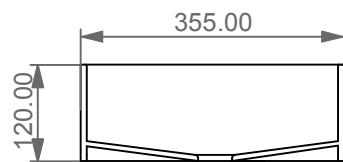

Lavabo Glass in vetro cm 120  
Glass Washbasin cm 120

Designation	
Lavabo Glass in vetro cm 120 Glass Washbasin cm 120	
Scale	<p>This drawing including the respectedata may neither be duplicated nor modified nor altered without the consent of GSG Ceramic Design. The use of the data/technical drawings take place at users own risk and under exclusion of any liability of GSG Ceramic Design. The dimensions are not binding; products are subject to changes. Measurement shown may be subjected to small variations or are indicative.</p>
1:10	
cod. GLLA120	