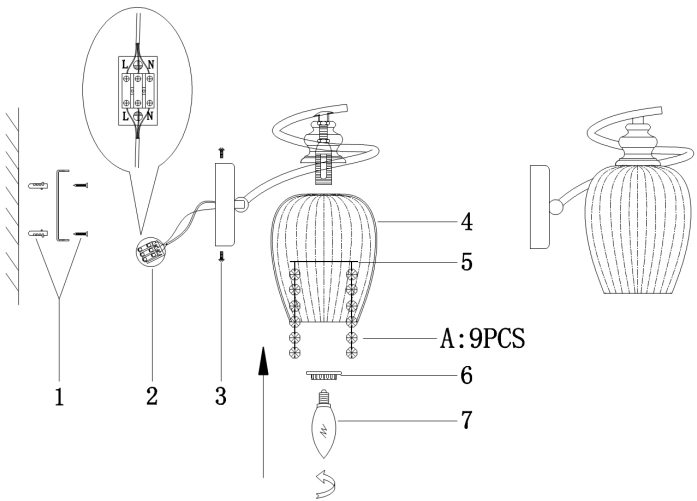

Instruction

Collection: MODERN
Series: BLUES
Model: MOD033-WL-01-N
Wall

1 x E14 (40W)

MAYTONI
DECORATIVE LIGHTING
www.maytoni.de