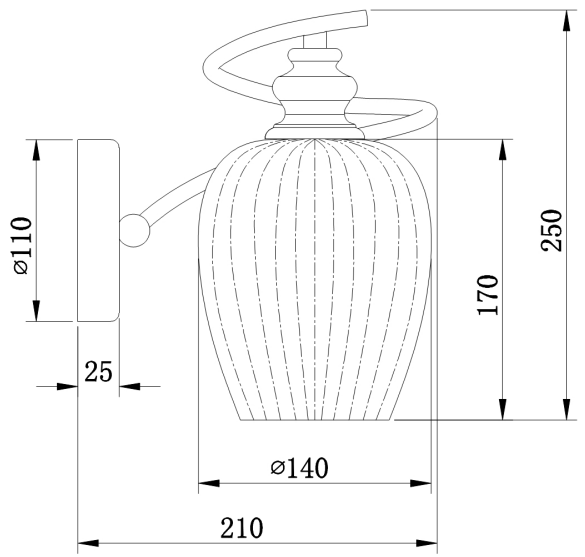

Instruction

Collection: MODERN
Series: BLUES
Model: MOD033-WL-01-N
Wall

1 x E14 (40W)

MAYTONI
DECORATIVE LIGHTING
www.maytoni.de