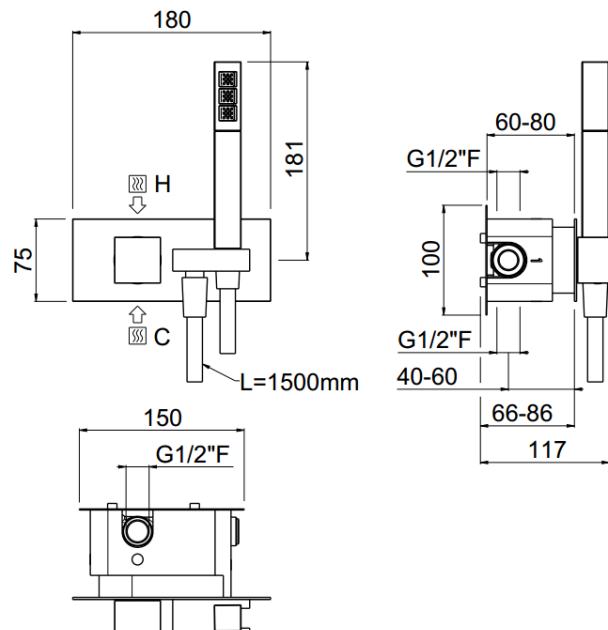

ilQuadro

ilQuadro 1way progressive single lever mixer
21710-CR

TECHNICAL INFORMATION

Concealed horizontal progressive mixer with integrated shower holder, 1 way, smoot anti-torsion PVC flexible hose and one jet non-liming square shower in ABS. Square plate and handle.
CHROME

Flow rate:
horizontal 1way progressive

FEATURES

double anti-torsion

safe built-in

PICTURE

TECHNICAL DRAWING

SPARE PARTS

ORIC049