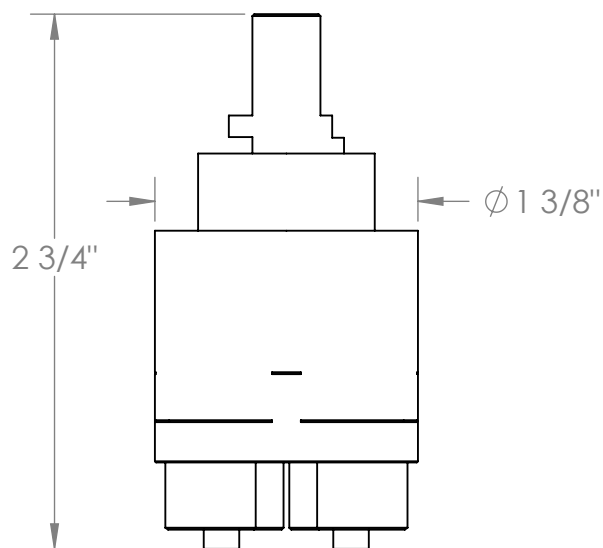

CRT23-1.15

Cartridge used for 23-1.15 and 23-1.15X

Meets the applicable requirements of ASME A112.18.1-2005/CSA B125.1-05, entitled "Plumbing Supply Fittings"

WATERMARK DESIGNS 4/20/2020

350 Dewitt Ave Brooklyn NY 11207 USA T 718 257 2800 F 718 257 2144 info@watermark-designs.com