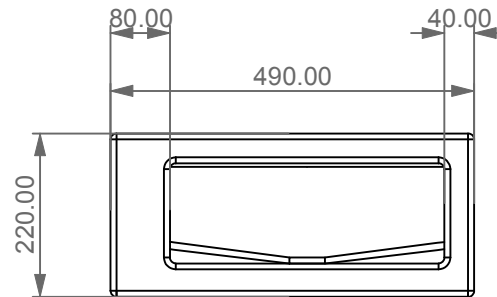

FRONT

LEFT

TOP

Lavabo appoggio o sospeso Glass cm 60  
 in vetro su coppia di mensole in ceramica  
 Glass countertop or wall hung Washbasin  
 cm 60 in glass on ceramic shelves

<p>Designation                  Lavabo appoggio o sospeso Glass cm 60                  in vetro su coppia di mensole in ceramica                  Glass countertop or wall hung Washbasin                  cm 60 in glass on ceramic shelves</p>	
<p>Scale                  1:10</p>	<p>This drawing including the respected data may neither be duplicated nor modified nor altered without the consent of GSG Ceramic Design. The use of the data/technical drawings take place at users own risk and under exclusion of any liability of GSG Ceramic Design.</p>
<p>cod. GLLAME60</p>	<p>The dimensions are not binding; products are subject to changes. Measurement shown may be subjected to small variations or are indicative.</p>