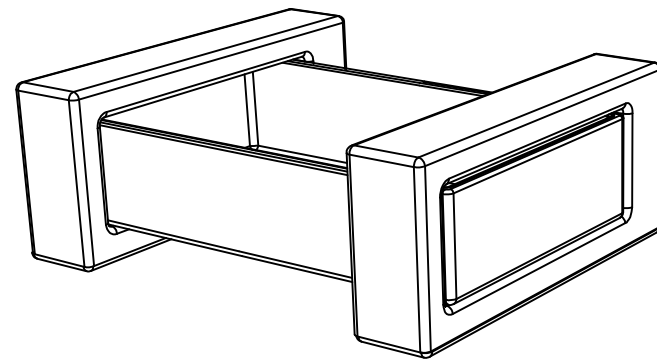

FRONT

LEFT

TOP

Lavabo appoggio o sospeso Glass cm 60  
 in vetro su coppia di mensole in ceramica  
 Glass countertop or wall hung Washbasin  
 cm 60 in glass on ceramic shelves

<p>Designation                  Lavabo appoggio o sospeso Glass cm 60                  in vetro su coppia di mensole in ceramica                  Glass countertop or wall hung Washbasin                  cm 60 in glass on ceramic shelves</p>	
<p>Scale                  1:10</p>	<p>This drawing including the respected data may neither be duplicated nor modified nor altered without the consent of GSG Ceramic Design. The use of the data/technical drawings take place at users own risk and under exclusion of any liability of GSG Ceramic Design.</p>
<p>cod. GLLAME60</p>	<p>The dimensions are not binding; products are subject to changes. Measurement shown may be subjected to small variations or are indicative.</p>