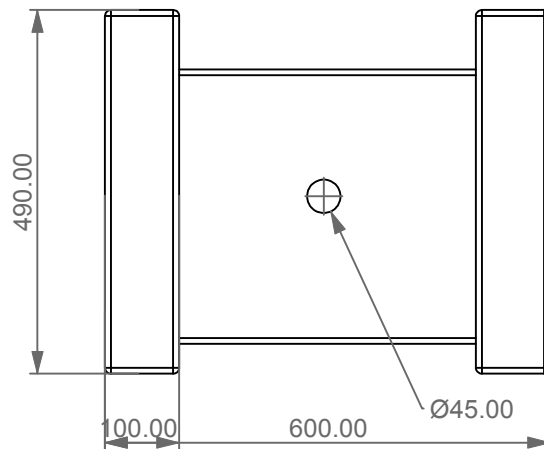

FRONT

LEFT

TOP

Lavabo appoggio o sospeso Glass cm 60  
 in vetro su coppia di mensole in ceramica  
 Glass countertop or wall hung Washbasin  
 cm 60 in glass on ceramic shelves

<p>Designation                  Lavabo appoggio o sospeso Glass cm 60                  in vetro su coppia di mensole in ceramica                  Glass countertop or wall hung Washbasin                  cm 60 in glass on ceramic shelves</p>	
<p>Scale                  1:10</p>	<p>This drawing including the respected data may neither be duplicated nor modified nor altered without the consent of GSG Ceramic Design. The use of the data/technical drawings take place at users own risk and under exclusion of any liability of GSG Ceramic Design.</p>
<p>cod. GLLAME60</p>	<p>The dimensions are not binding; products are subject to changes. Measurement shown may be subjected to small variations or are indicative.</p>