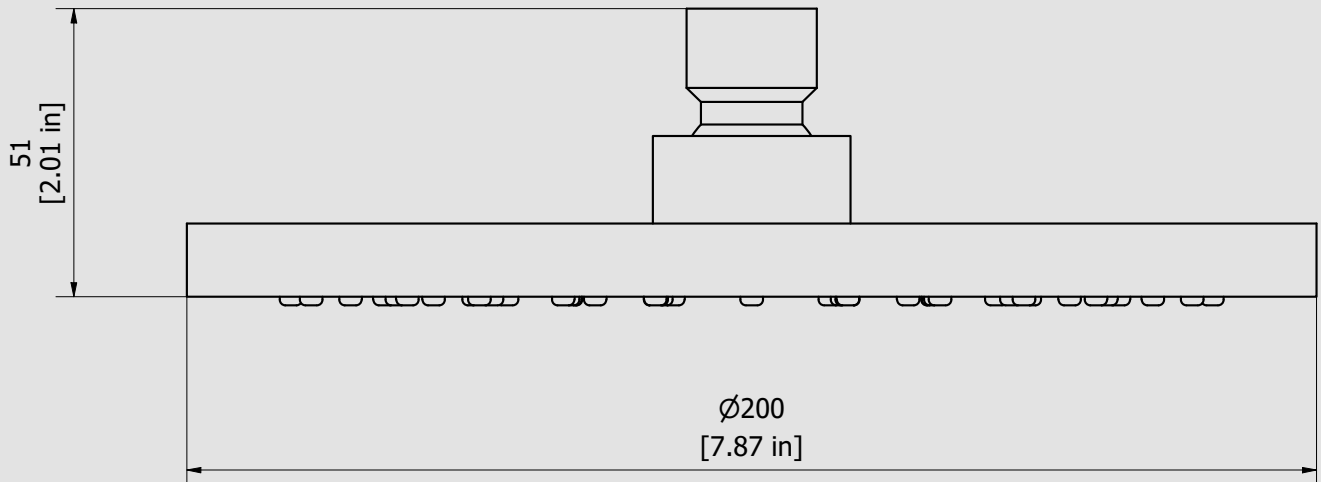

#### ABS Round showerhead

Box Dimensions

230x210x90 mm

Weight

1 kg

Finishes

- CC**  
CHROME
- PL**  
PLATINUM
- SS**  
BRUSHED  
NICKEL
- ON**  
NATURAL  
BRASS
- BO**  
MATT  
WHITE
- NP**  
MATT  
BLACK
- CF**  
BLACK  
CHROME
- CS**  
BRUSHED  
BLACK  
CHROME
- II**  
PALE  
GOLD
- IS**  
BRUSHED  
PALE GOLD
- RS**  
ROSE  
GOLD
- SR**  
BRUSHED  
ROSE GOLD
- OO**  
GOLD
- OS**  
BRUSHED  
GOLD
- RR**  
ANTIQUÉ  
COPPER
- BB**  
ANTIQUÉ  
BRONZE

Dimensions

Cartridge

-

Threaded fitting

G1/2" F

Aerator

-

Flow Rate (+/-10%)