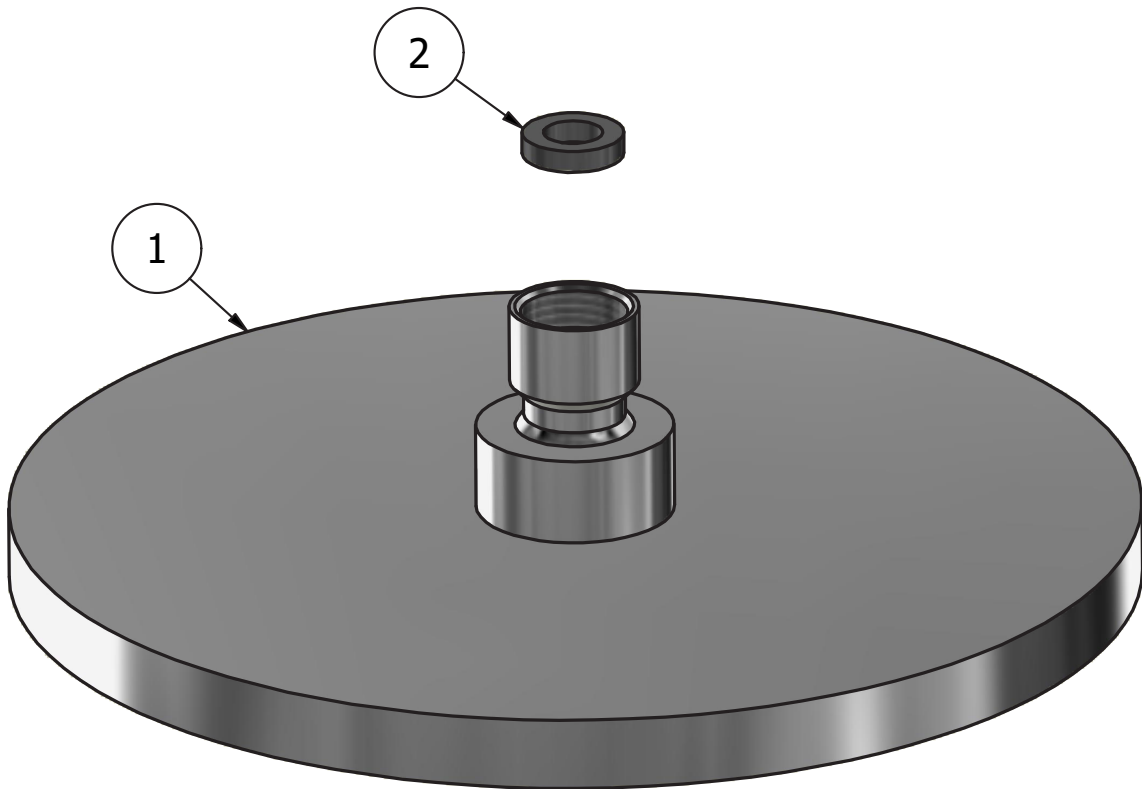

WE ARE **IB**

Elenco parti			
EL	CODICE	NUMERO DI MAGAZZINO	QT
1	AQ0013339	Round shower head Ø200	1
2	AQ0014583	Rubber packing G1/2" H4	1