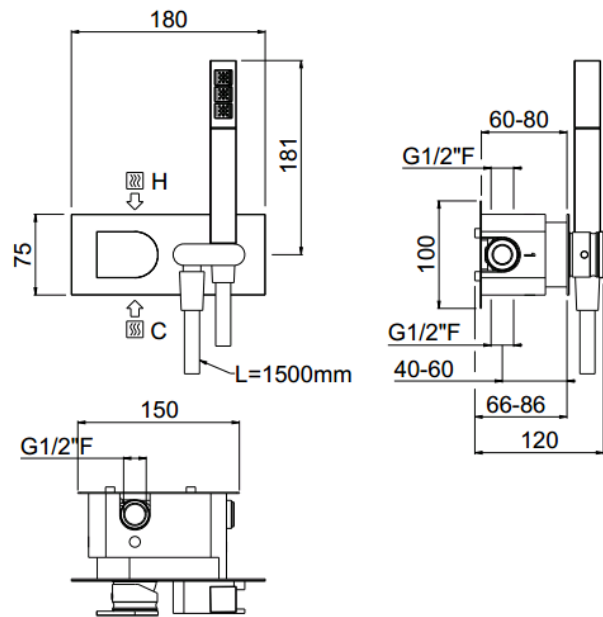

ilQuadro

ilQuadro 1way single lever mixer
21610-CR

TECHNICAL INFORMATION

Concealed horizontal single lever mixer with integrated shower holder, 1 way, smoot anti-torsion PVC flexible hose and one jet non-liming square shower in ABS. Square plate and handle.
CHROME

Flow rate:
horizontal 1way single lever

FEATURES

double anti-torsion

safe built-in

PICTURE

TECHNICAL DRAWING

SPARE PARTS

ORIC033