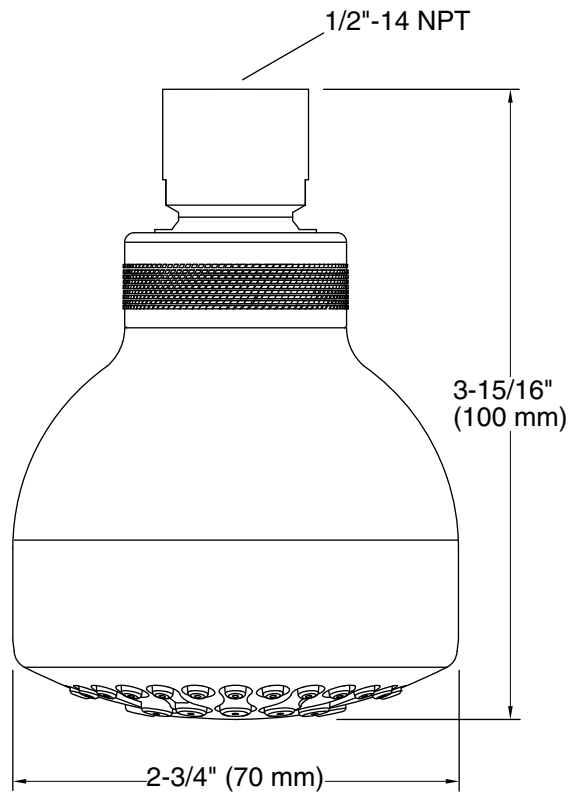

Technical Information

All product dimensions are nominal.

Drain included: No

Showerhead/Body Spray:

Rated maximum flow: 1.5 gal/min (5.7 l/min)

Pressure: 80 psi (5.5 bar)

Notes

Install this product according to the installation guide.