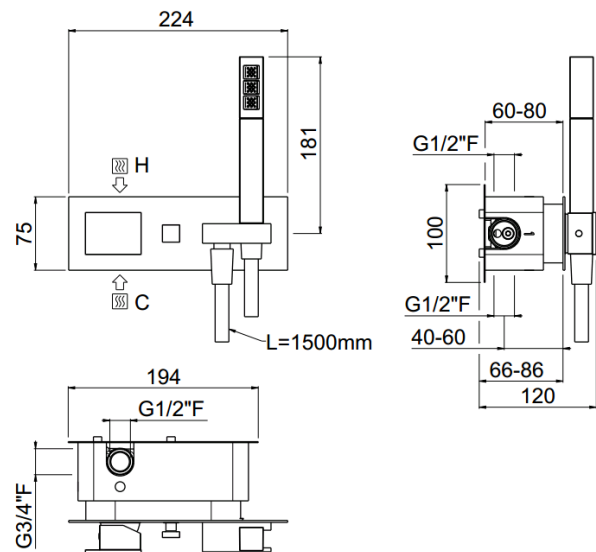

ilQuadro

ilQuadro 2way single lever mixer
21621-CR

TECHNICAL INFORMATION

Concealed horizontal single lever mixer with integrated shower holder, 2 ways with automatic diverter with stop, smoot anti-torsion PVC flexible hose and one jet non-liming inspectable square shower in brass. Square plate, diverter and handle. CHROME

Flow rate:
horizontal 2way single lever

FEATURES

double anti-torsion

safe built-in

PICTURE

TECHNICAL DRAWING

SPARE PARTS

ORIC033