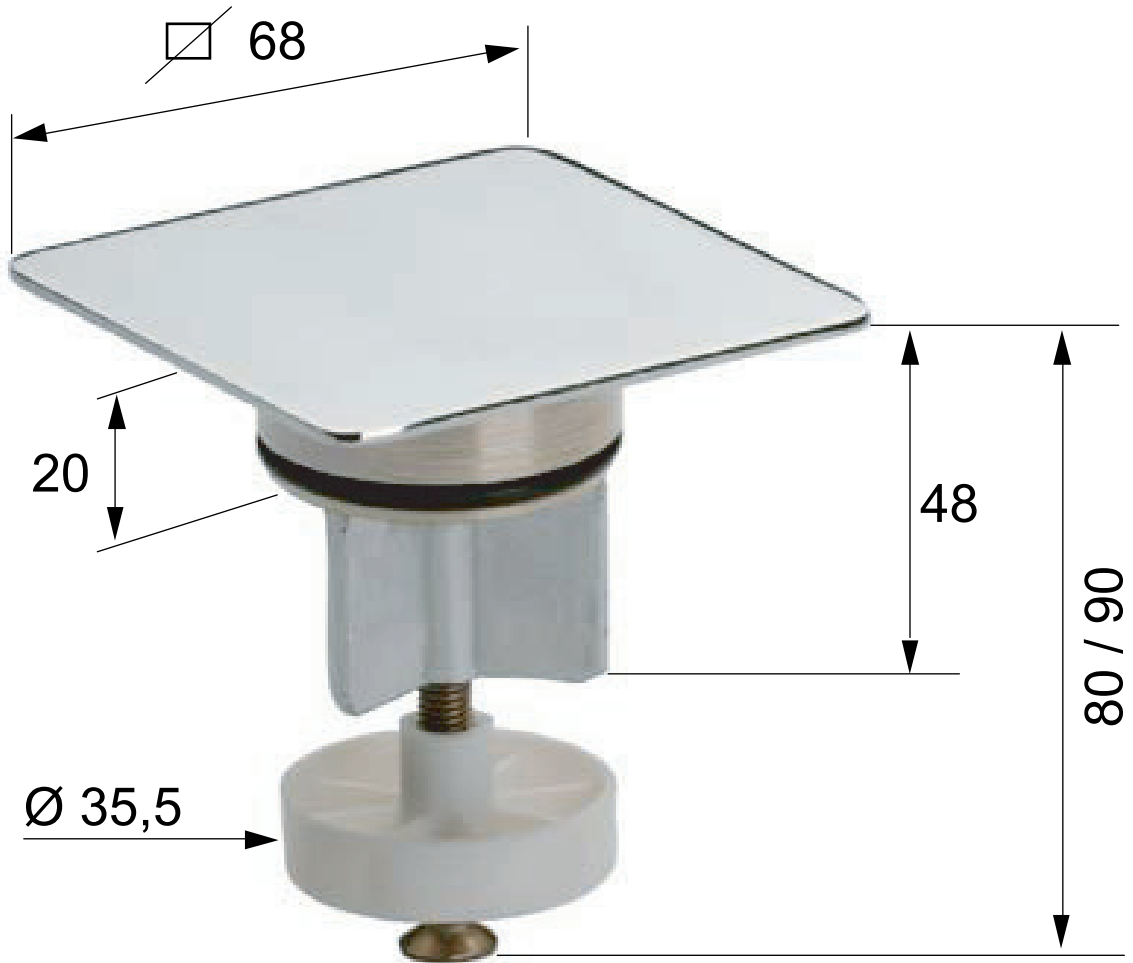

DANIEL

SCHEDA TECNICA TECHNICAL FEATURES

ART. COD.

A900TAS

MATERIALI / MATERIALS

OTTONE CROMATO / CHROME PLATED BRASS

CROMATURA / CHROME PLATING

UNI EN 248