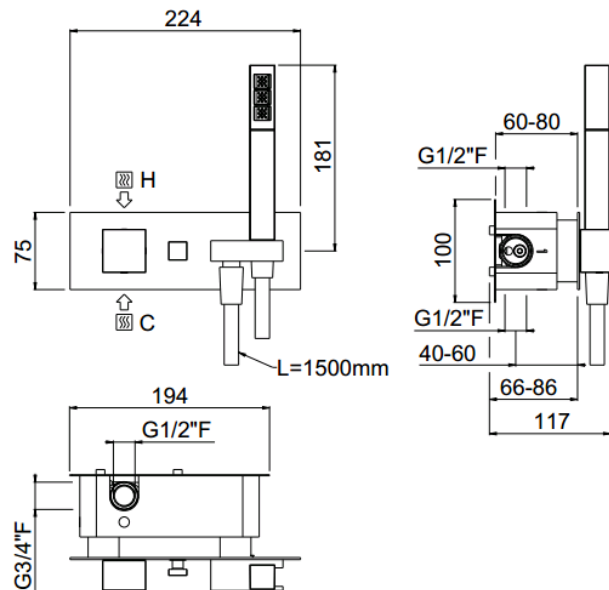

ilQuadro

ilQuadro 2way progressive single lever mixer
21720-CR

TECHNICAL INFORMATION

Concealed horizontal progressive mixer with integrated shower holder, 2 ways with automatic diverter with stop, smoot anti-torsion PVC flexible hose and one jet non-liming square shower in ABS. Square plate, diverter and handle. CHROME

Flow rate:
horizontal 2way progressive

FEATURES

double anti-torsion

safe built-in

PICTURE

TECHNICAL DRAWING

SPARE PARTS

ORIC049