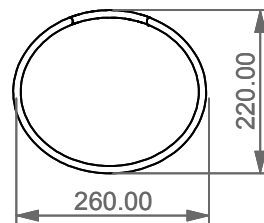

GSGI

CERAMIC DESIGN

Colonna per tutti i lavabi Like
per installazione a parete.
Column for all Like washbasins
for wall installation.

FRONT

LEFT

TOP

Designation
Colonna per tutti i lavabi Like
per installazione a parete.
Column for all Like washbasins
for wall installation.

Scale
1:10

cod. LKCOLBW

GSGI

CERAMIC DESIGN

This drawing including the respected data may neither be duplicated nor modified nor altered without the consent of GSG Ceramic Design. The use of the data/technical drawings take place at users own risk and under exclusion of any liability of GSG Ceramic Design. The dimensions are not binding; products are subject to changes. Measurement shown may be subjected to small variations or are indicative.