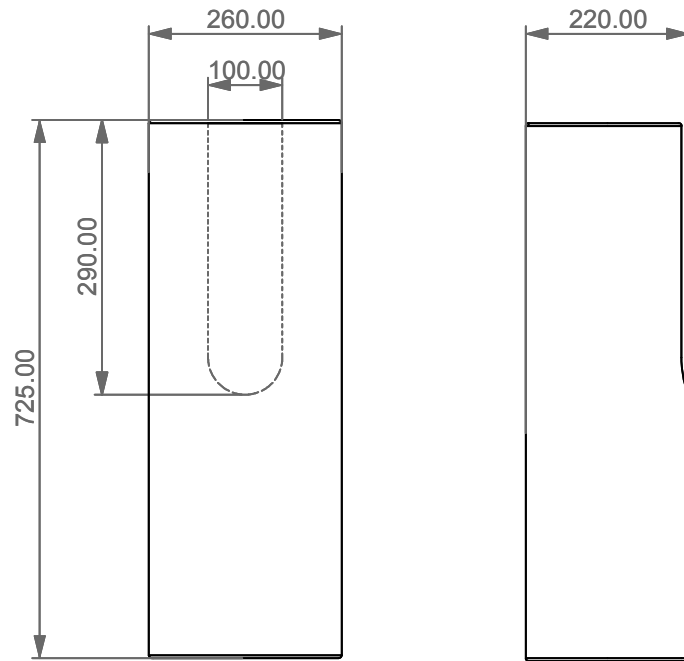

GSGI

CERAMIC DESIGN

Colonna per tutti i lavabi Like
per installazione a parete.
Column for all Like washbasins
for wall installation.

FRONT

LEFT

TOP

Designation
Colonna per tutti i lavabi Like
per installazione a parete.
Column for all Like washbasins
for wall installation.

Scale
1:10

cod. LKCOLBW

GSGI

CERAMIC DESIGN

This drawing including the respected data may neither be duplicated nor modified nor altered without the consent of GSG Ceramic Design. The use of the data/technical drawings take place at users own risk and under exclusion of any liability of GSG Ceramic Design. The dimensions are not binding; products are subject to changes. Measurement shown may be subjected to small variations or are indicative.