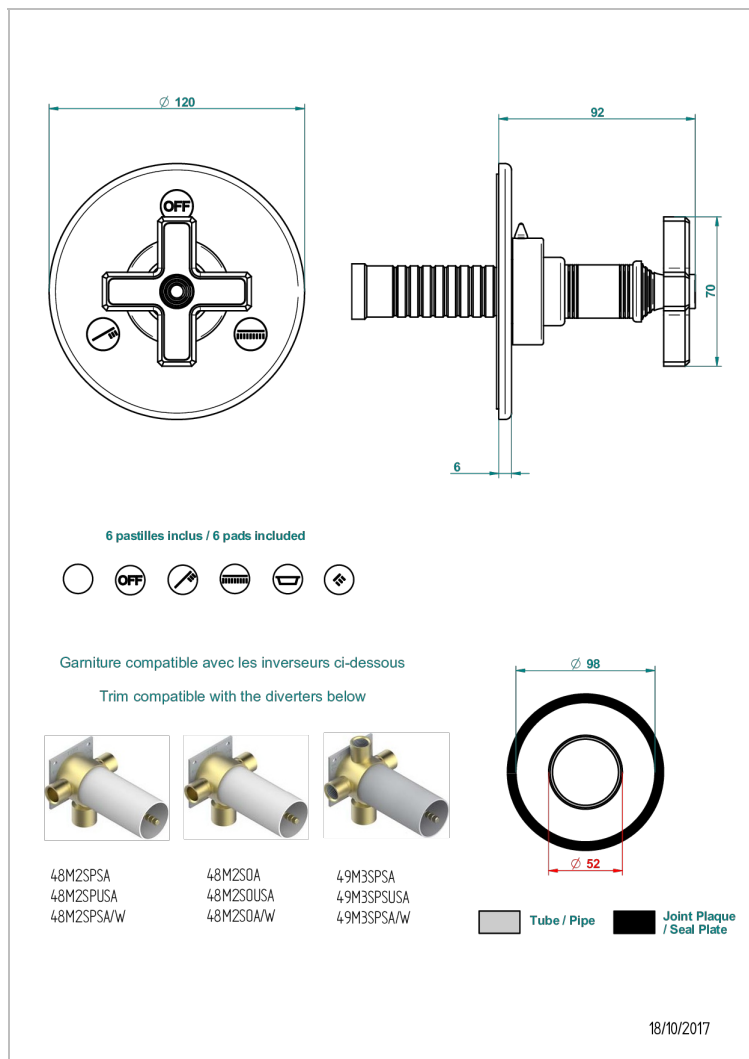

# WEST COAST С МЕТАЛЛИЧЕСКИМИ РУЧКАМИ-КРЕСТИКАМИ

U9A-48M2SB

Trim for wall mounted diverter, 2 ways - ref. 48M2 and 3 ways - ref. 49M3

## ХАРАКТЕРИСТИКИ

- West Coast с металлическими ручками-крестиками
- Trim for wall mounted diverter, 2 ways - ref. 48M2 and 3 ways - ref. 49M3

## СВЯЗАННЫЕ ТОВАРНЫЕ ПОЗИЦИИ

- Ref. G00-48M2SOA Wall mounted 3-way diverter with ceramic cartridge for concealed installation- 1 inlet 3/4" and 2 outlets 1/2" without stop position, without trim
- Ref. G00-48M2SPSA Wall mounted 3-way diverter with ceramic cartridge for concealed installation, 1 inlet 3/4" and 2 outlets 1/2" with stop position, without trim
- Ref. G00-49M3SPSA Wall mounted 4-way diverter with ceramic cartridge for concealed installation- 1 inlet 3/4" and 3 outlets 1/2" with stop position, without trim