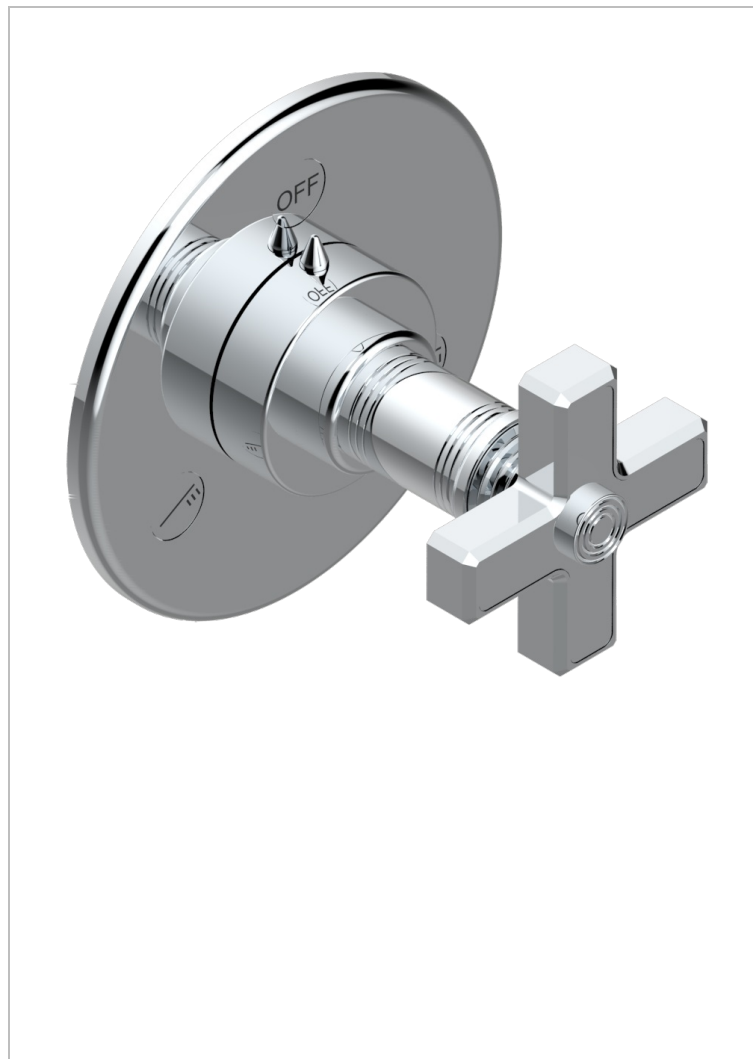

# WEST COAST С МЕТАЛЛИЧЕСКИМИ РУЧКАМИ-КРЕСТИКАМИ

U9A-48M2SB

Trim for wall mounted diverter, 2 ways - ref. 48M2 and 3 ways - ref. 49M3

## ХАРАКТЕРИСТИКИ

- West Coast с металлическими ручками-крестиками
- Trim for wall mounted diverter, 2 ways - ref. 48M2 and 3 ways - ref. 49M3

## СВЯЗАННЫЕ ТОВАРНЫЕ ПОЗИЦИИ

- Ref. G00-48M2SOA Wall mounted 3-way diverter with ceramic cartridge for concealed installation- 1 inlet 3/4" and 2 outlets 1/2" without stop position, without trim
- Ref. G00-48M2SPSA Wall mounted 3-way diverter with ceramic cartridge for concealed installation, 1 inlet 3/4" and 2 outlets 1/2" with stop position, without trim
- Ref. G00-49M3SPSA Wall mounted 4-way diverter with ceramic cartridge for concealed installation- 1 inlet 3/4" and 3 outlets 1/2" with stop position, without trim