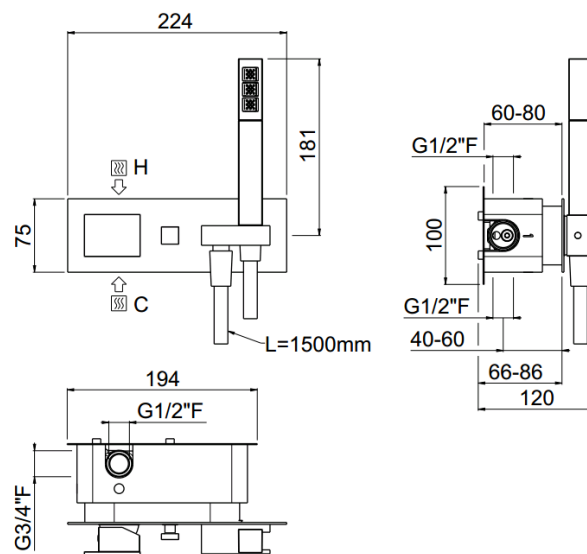

ilQuadro

ilQuadro 2way single lever mixer
21620-CR

TECHNICAL INFORMATION

Concealed horizontal single lever mixer with integrated shower holder, 2 ways with automatic diverter with stop, smoot anti-torsion PVC flexible hose and one jet non-liming square shower in ABS. Square plate, diverter and handle. CHROME

Flow rate:

horizontal 2way single lever

FEATURES

double anti-torsion

safe built-in

PICTURE

TECHNICAL DRAWING

SPARE PARTS