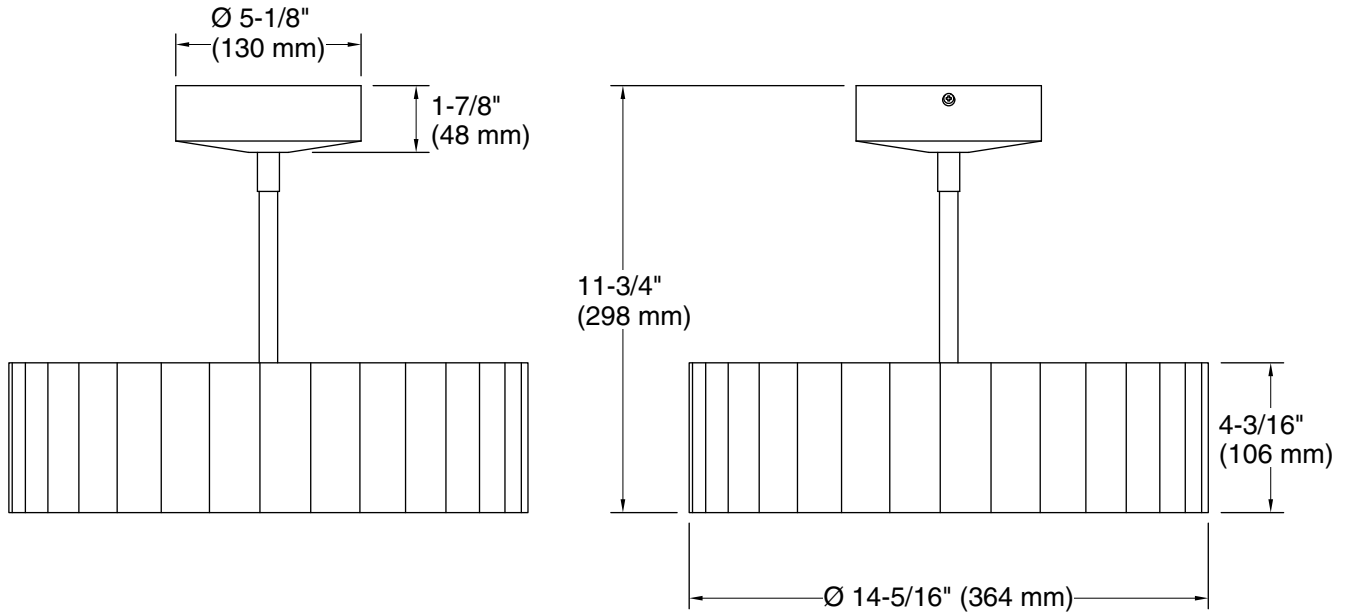

Required Electrical Service

One dedicated circuit required.

Lights: 120 V, 60 Hz

Technical Information

All product dimensions are nominal.

Material: Steel, Glass

Number of Lights: 2

Lighting Type: Integrated LED

Number of Shades: 1

Shade Type: Glass - etched

Hanging Type: Downrod

Downrod Detail: 1 x 4-11/16" (119 mm)

Electrical component rating: LED: 60 Hz, 40 W, 2200 Lumens, 3000K