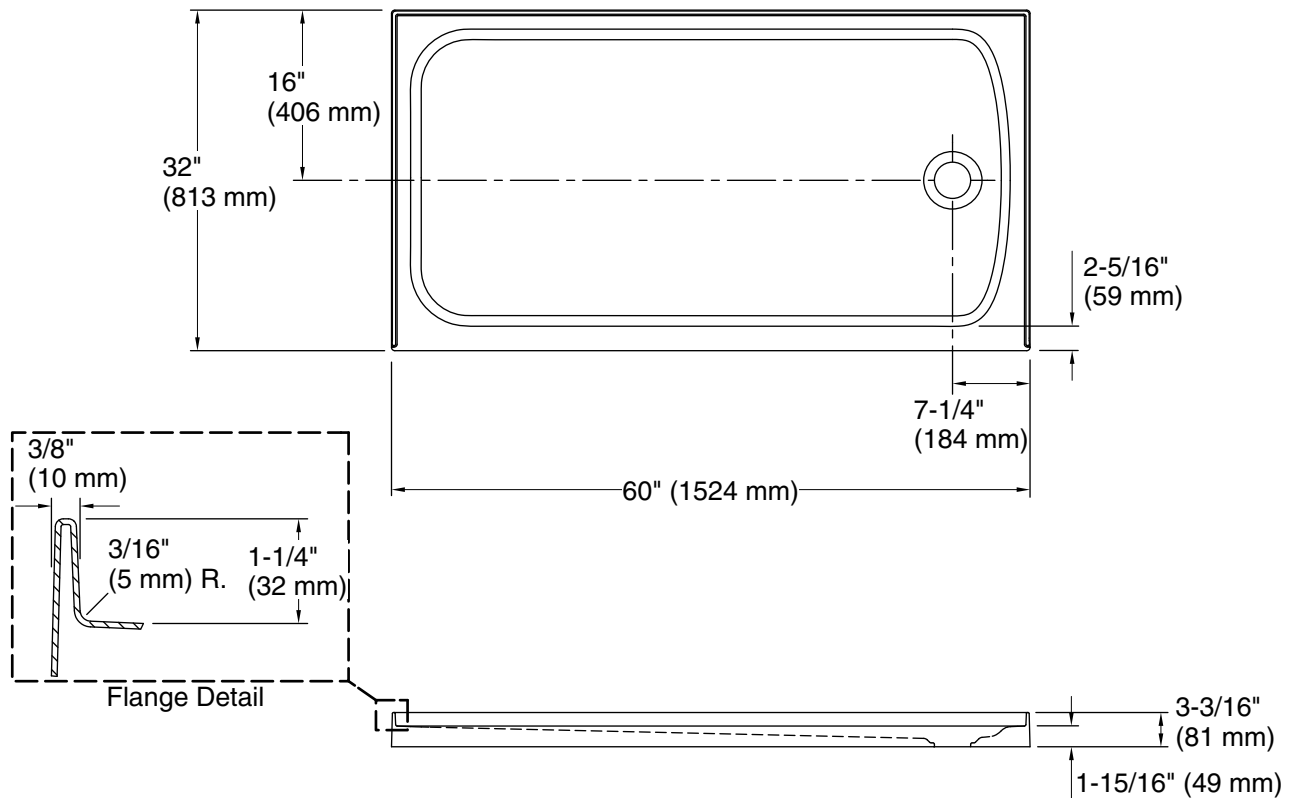

### Technical Information

All product dimensions are nominal.

Installation: Three-wall alcove

Drain location: Right

Weight: 128 lbs (58.1 kg)