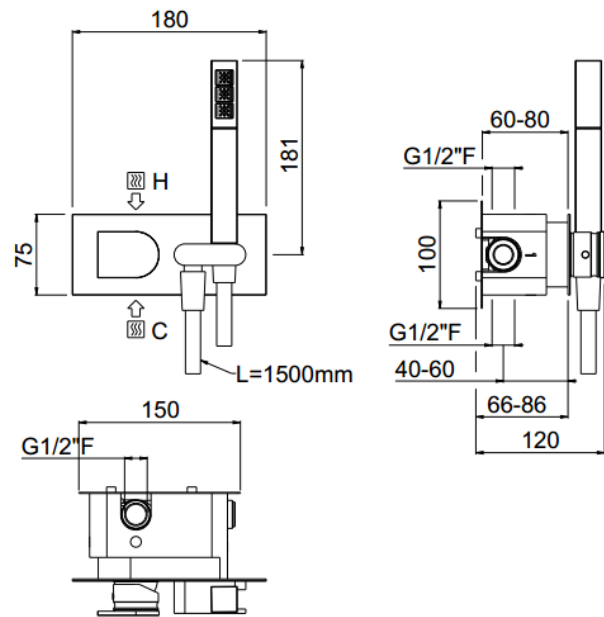

ilQuadro

ilQuadro 1way single lever mixer
21611-CR

TECHNICAL INFORMATION

Concealed horizontal single lever mixer with integrated shower holder, 1 way, smoot anti-torsion PVC flexible hose and one jet non-liming inspectable square shower in brass. Square plate and handle. CHROME

Flow rate:
horizontal 1way single lever

PICTURE

SPARE PARTS

0RIC033

FEATURES

double anti-torsion

safe built-in

TECHNICAL DRAWING