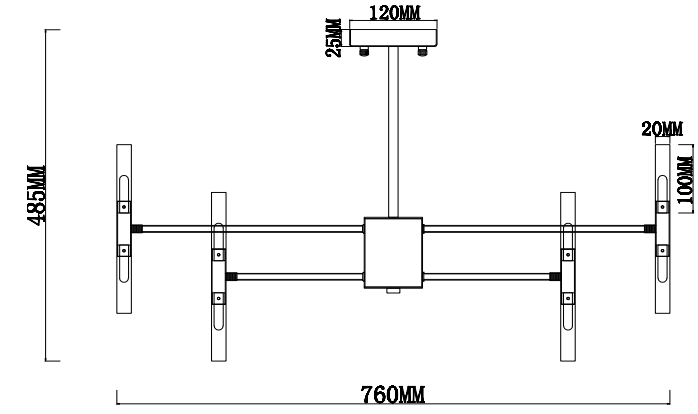

FREYA
TRADITION OF QUALITY

Instruction

FR5046PL-40CH

40 x G4 (3W)

Model: FR5046PL-40CH
Collection: Modern
Series: Consuelo

Ceiling Lamps