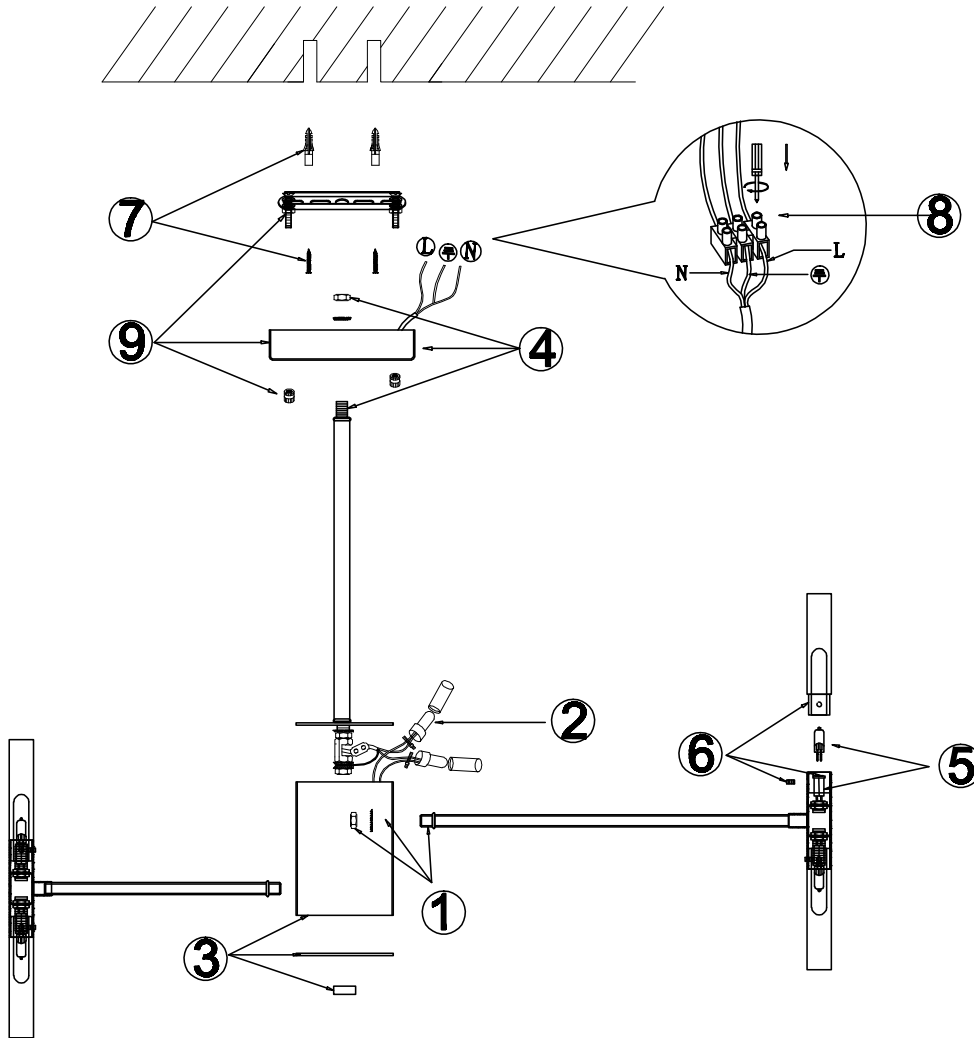

FREYA
TRADITION OF QUALITY

Instruction

FR5046PL-40CH

40 x G4 (3W)

Model: FR5046PL-40CH
Collection: Modern
Series: Consuelo

Ceiling Lamps