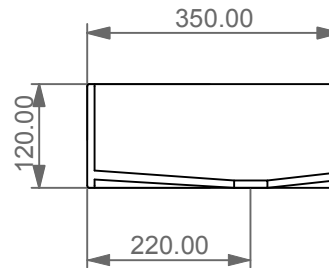

Bacino in vetro per bidet Glass  
Glass float for bidet Glass

FRONT

LEFT

TOP

|  |   |
|--|---|
| Designation  |    |
| Bacino in vetro per bidet Glass<br>Glass float for bidet Glass |   |
| Scale<br>1:10  |   |
| cod. GLFLOATBI   | <p>This drawing including the respectedata may neither be duplicated nor modified nor altered without the consent of GSG Ceramic Design. The use of the data/technical drawings take place at users own risk and under exclusion of any liability of GSG Ceramic Design. The dimensions are not binding; products are subject to changes. Measurement shown may be subjected to small variations or are indicative.</p> |