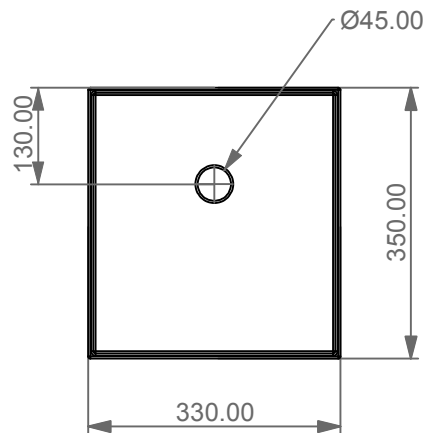

Bacino in vetro per bidet Glass  
Glass float for bidet Glass

FRONT

LEFT

TOP

|  |   |
|--|---|
| Designation  |    |
| Bacino in vetro per bidet Glass<br>Glass float for bidet Glass |   |
| Scale<br>1:10  |   |
| cod. GLFLOATBI   | <p>This drawing including the respectedata may neither be duplicated nor modified nor altered without the consent of GSG Ceramic Design. The use of the data/technical drawings take place at users own risk and under exclusion of any liability of GSG Ceramic Design. The dimensions are not binding; products are subject to changes. Measurement shown may be subjected to small variations or are indicative.</p> |