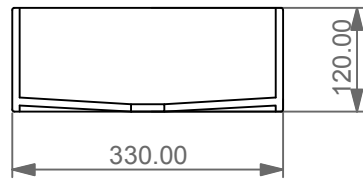

Bacino in vetro per bidet Glass  
Glass float for bidet Glass

FRONT

LEFT

TOP

|  |   |
|--|---|
| Designation  |    |
| Bacino in vetro per bidet Glass<br>Glass float for bidet Glass |   |
| Scale<br>1:10  |   |
| cod. GLFLOATBI   | <p>This drawing including the respectedata may neither be duplicated nor modified nor altered without the consent of GSG Ceramic Design. The use of the data/technical drawings take place at users own risk and under exclusion of any liability of GSG Ceramic Design. The dimensions are not binding; products are subject to changes. Measurement shown may be subjected to small variations or are indicative.</p> |