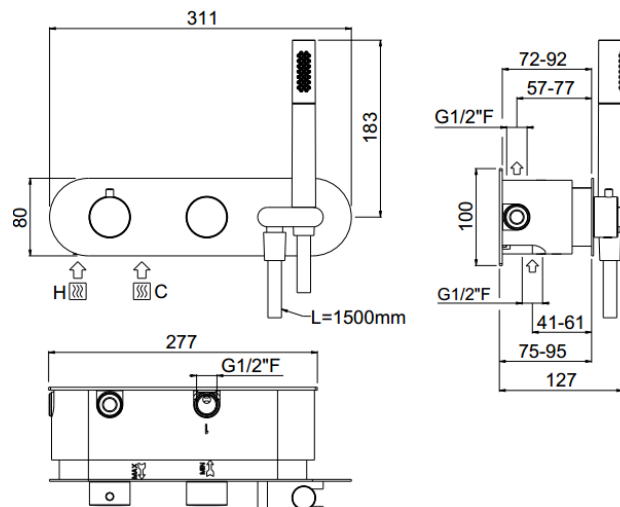

ilTondo

ilTondo 2way thermostatic
21829/A-CR

TECHNICAL INFORMATION

Concealed horizontal thermostatic mixer with integrated shower holder, 2 ways, smoot anti-torsion PVC flexible hose and one jet non-liming inspectable round shower in ABS. Round plate and handles. CHROME

Flow rate:
horizontal 2-3way thermostatic

FEATURES

Ambiente promo
TONDO (Copy)

tondo muro
(Copy)

PICTURE

TECHNICAL DRAWING

SPARE PARTS

ORIC047
2 vie / ways