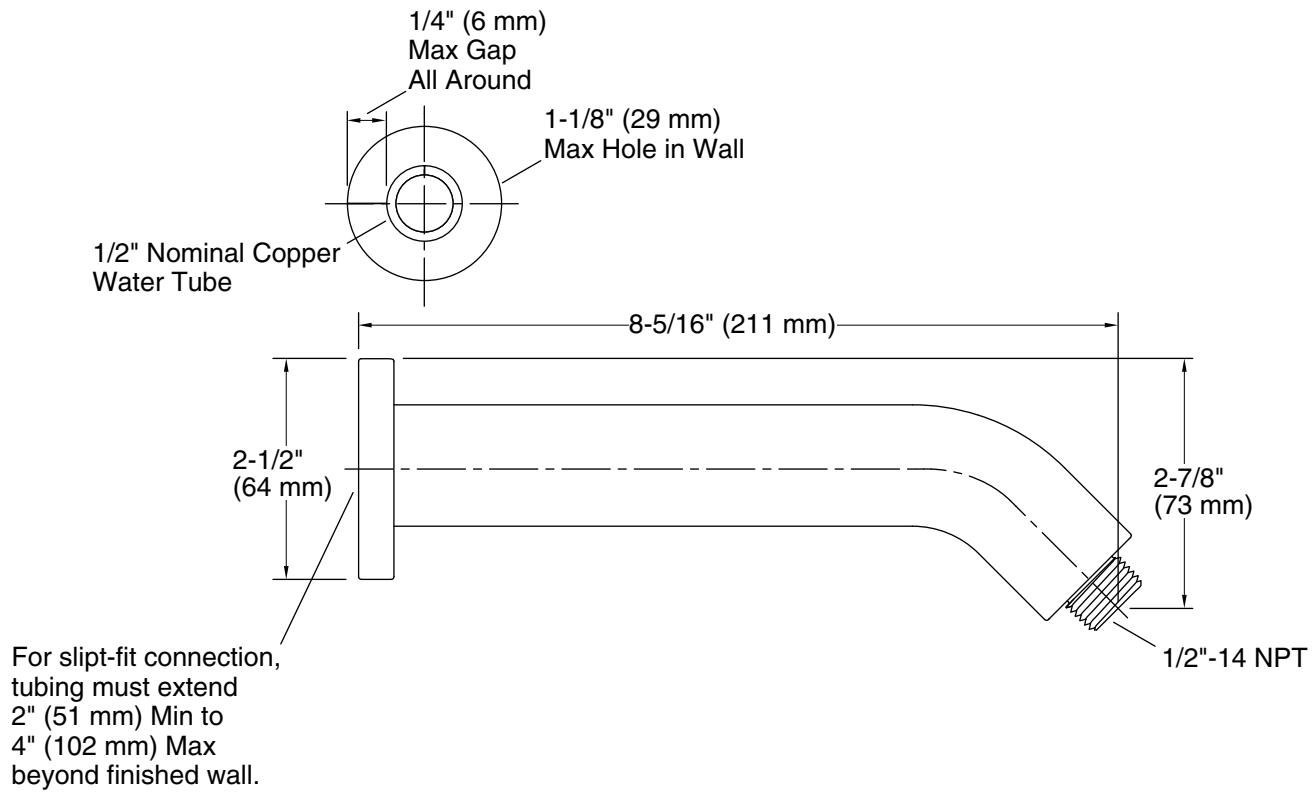

Loure®
Shower Arm and Flange
K-99690

Features

- Slip-fit connection.
- Fluid design lines for ease of cleaning.
- For use with any KOHLER showerhead (sold separately).

Material

- Metal construction.

Recommended Products/Accessories

Color	Code	Description
	CP	Polished Chrome
	SN	Vibrant® Polished Nickel
	BN	Vibrant® Brushed Nickel

Technical Information

All product dimensions are nominal.

Installation Type: Wall-mount

Material: Brass

Notes

Install this product according to the installation guide.

Product installs using a slip-fit connection to a 1/2" nominal copper tubing.