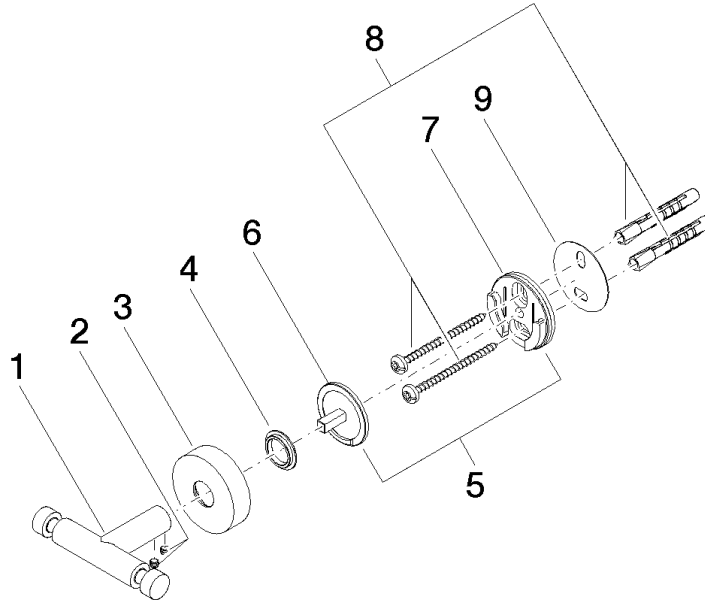

Hooks in two parts - Matte Black

ELIO

83 256 979

- width 80mm
- rosette Ø 40 mm
- 55mm projection

Fits ELIO, ENO, MEM, META SQUARE, SYNC and TARA ULTRA

Fits: ELIO, MEM, TARA, ENO, SYNC, TARA ULTRA, META SQUARE

83 256 979

mm [inches]

83 256 979

Product version from 11/1/2004

Parts for other
finishes can be found
here: [Chrome](#)

Hooks in two parts - Matte Black

ELIO

83 256 979

Spare parts list

Product version from 11/1/2004

No.	Item Number	Name	Quantity used	Delivery time
	05 18 60 519 01-33	hook	9	30