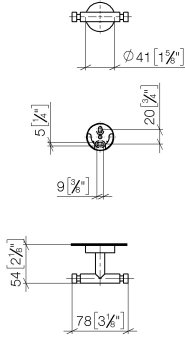

Hooks in two parts - Matte Black

ELIO

83 256 979

- width 80mm
- rosette Ø 40 mm
- 55mm projection

Fits ELIO, ENO, MEM, META SQUARE, SYNC and TARA ULTRA

Fits: ELIO, MEM, TARA, ENO, SYNC, TARA ULTRA, META SQUARE

83 256 979

mm [inches]

83 256 979

Product version from 11/1/2004

Parts for other
finishes can be found
here: [Chrome](#)

Hooks in two parts - Matte Black

ELIO

83 256 979

Spare parts list

Product version from 11/1/2004

No.	Item Number	Name	Quantity used	Delivery time
	05 18 60 519 01-33	hook	9	30