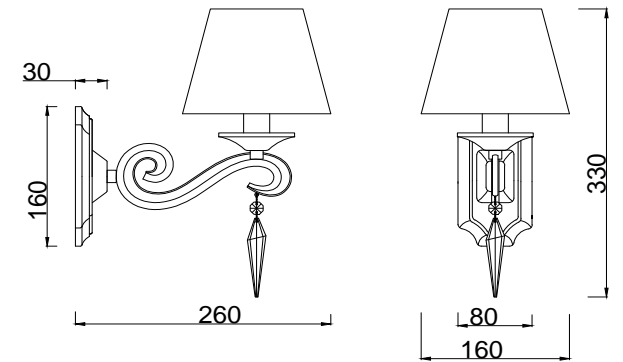

FREYA
TRADITION OF QUALITY

Instruction

FR2017WL-01BZ

1 x E14 (40W)

Model: FR2017WL-01BZ

Series: Bonfi

Wall Lamps