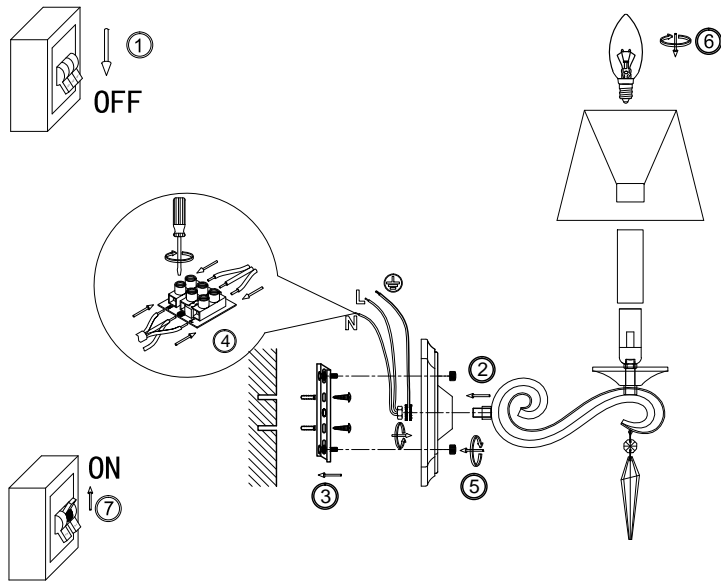

FREYA
TRADITION OF QUALITY

Instruction

FR2017WL-01BZ

1 x E14 (40W)

Model: FR2017WL-01BZ

Series: Bonfi

Wall Lamps