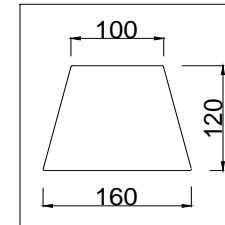

FREYA
TRADITION OF QUALITY

Instruction

FR2017WL-01BZ

1 x E14 (40W)

Model: FR2017WL-01BZ

Series: Bonfi

Wall Lamps