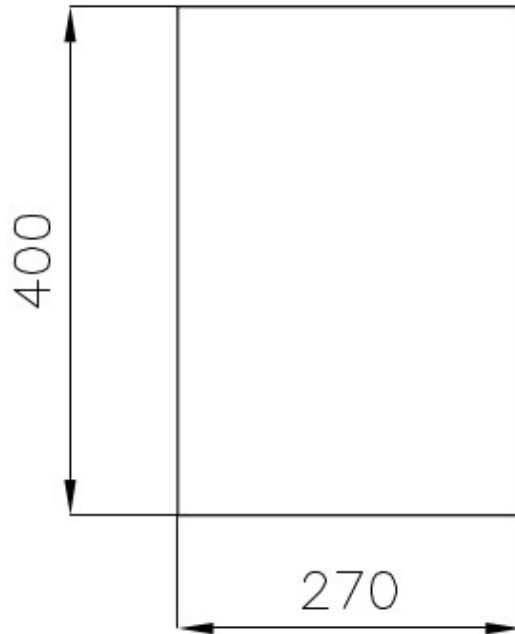

Bowl dimension 270x400mm

Number of bowls 1 bowl

Waste fitting 3,5" drain

FEATURES

Basket 3,5" waste fitting The drain is equipped with a large 3.5" drain, with the practical basket cap that prevents the discharge of solid parts. The 3.5 "drain allows the use of the Foster waste-disposer, compatible with all models.

Deep bowls This bowls reach an important depth, over 20 cm, thanks to the advanced production technology, that can be offer great capieny and practicity in all the washing operations.

Diamond-shape bottom The draining of water is an important feature in a sink, and it's always taken good care of in Foster products. In the bent-welded sinks, which would have a flat bottom, the proper draining is guaranteed by the elegant beveling, which helps the water flow.

Squared bowls - 0/9 radius The square bowls of Foster have perfectly squared vertical edges, while those on the bottom have a small radius of 9 mm that facilitates cleaning operations.

TECHNICAL DATA

Cut out size
Dimensioni per foratura top