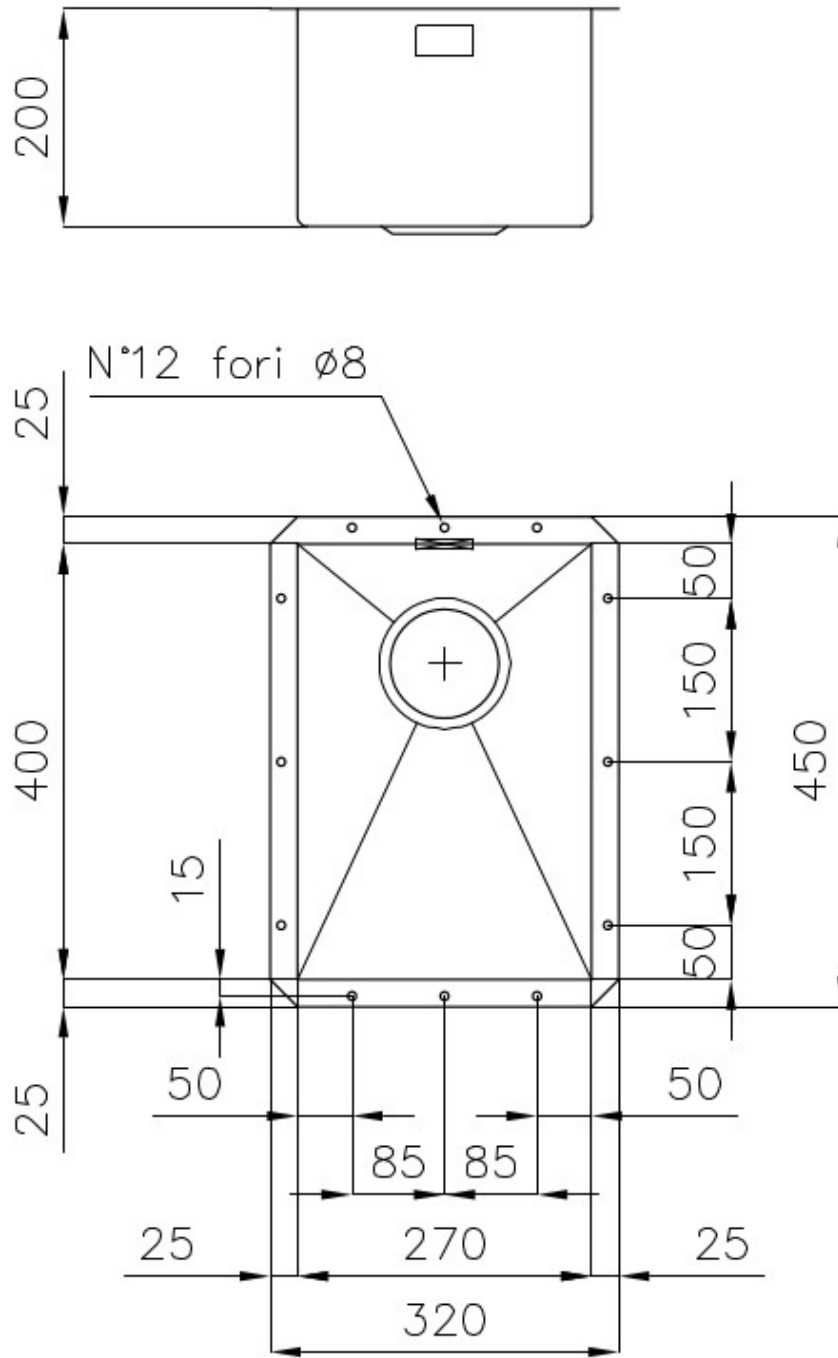

Edge/Installation Type Undermount

Dimensions 320x400 mm

Standard fittings Fixing hooks, gasket, drain, overflow and siphon, boxed packing

Mixer holes No standard holes

Built-in hole 270x400 mm

Drainer No

Width 32 cm

Bowl dimension 270x400mm

Number of bowls 1 bowl

Waste fitting 3,5" drain

FEATURES

Basket 3,5" waste fitting The drain is equipped with a large 3.5" drain, with the practical basket cap that prevents the discharge of solid parts. The 3.5 "drain allows the use of the Foster waste-disposer, compatible with all models.

Deep bowls This bowls reach an important depth, over 20 cm, thanks to the advanced production technology, that can be offer great capieny and practicity in all the washing operations.

Diamond-shape bottom The draining of water is an important feature in a sink, and it's always taken good care of in Foster products. In the bent-welded sinks, which would have a flat bottom, the proper draining is guaranteed by the elegant beveling, which helps the water flow.

Squared bowls - 0/9 radius The square bowls of Foster have perfectly squared vertical edges, while those on the bottom have a small radius of 9 mm that facilitates cleaning operations.

TECHNICAL DATA

Cut out size
Dimensioni per foratura top