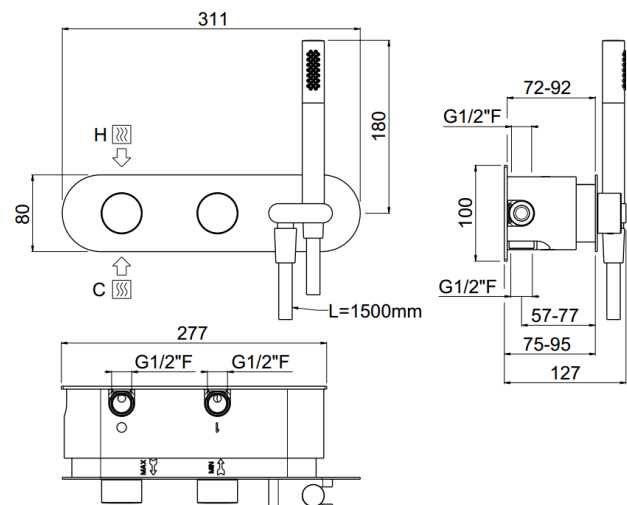

ilTondo

ilTondo 2way mixer
21928/A-CR

TECHNICAL INFORMATION

Concealed horizontal progressive mixer with integrated shower holder, 2 ways, smooth anti-torsion PVC flexible hose and one jet non-liming inspectable round shower in brass. Round plate and handles. CHROME

Flow rate:
horizontal 2-3way mixer

FEATURES

double anti-torsion

safe built-in

PICTURE

TECHNICAL DRAWING

SPARE PARTS

ORIC051
2 way / ways