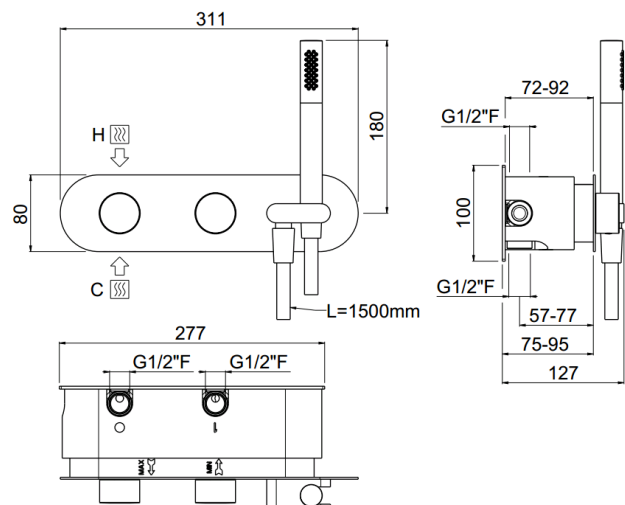

ilTondo

ilTondo 2way mixer
21929/A-CR

TECHNICAL INFORMATION

Concealed horizontal progressive mixer with integrated shower holder, 2 ways, smoot anti-torsion PVC flexible hose and one jet non-liming inspectable round shower in ABS. Round plate and handles. CHROME

Flow rate:
horizontal 2-3way mixer

FEATURES

double anti-torsion

safe built-in

PICTURE

TECHNICAL DRAWING

SPARE PARTS

ORIC051
2 vie / ways