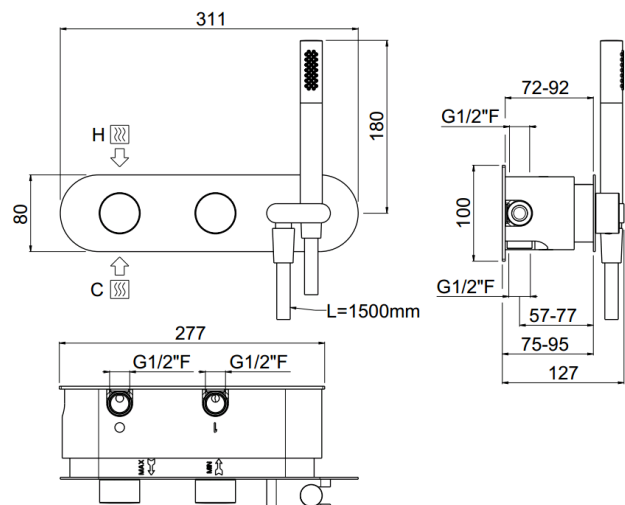

ilTondo

ilTondo 3way mixer
21939/A-CR

TECHNICAL INFORMATION

Concealed horizontal progressive mixer with integrated shower holder, 3 ways, smoot anti-torsion PVC flexible hose and one jet non-liming inspectable round shower in ABS. Round plate and handles. CHROME

Flow rate:
horizontal 2-3way mixer

FEATURES

double anti-torsion

safe built-in

PICTURE

TECHNICAL DRAWING

SPARE PARTS

ORIC050
3 vie / ways