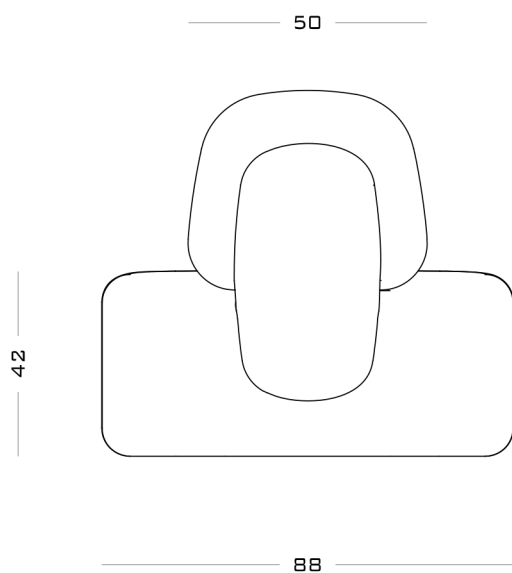

POSSIBLE CUSTOMISATION

- Back depth