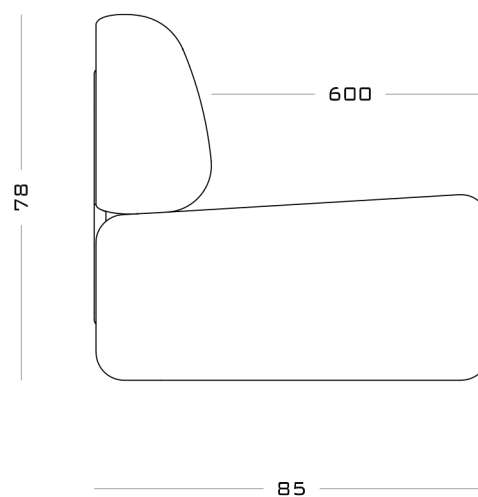

POSSIBLE CUSTOMISATION

- Back depth