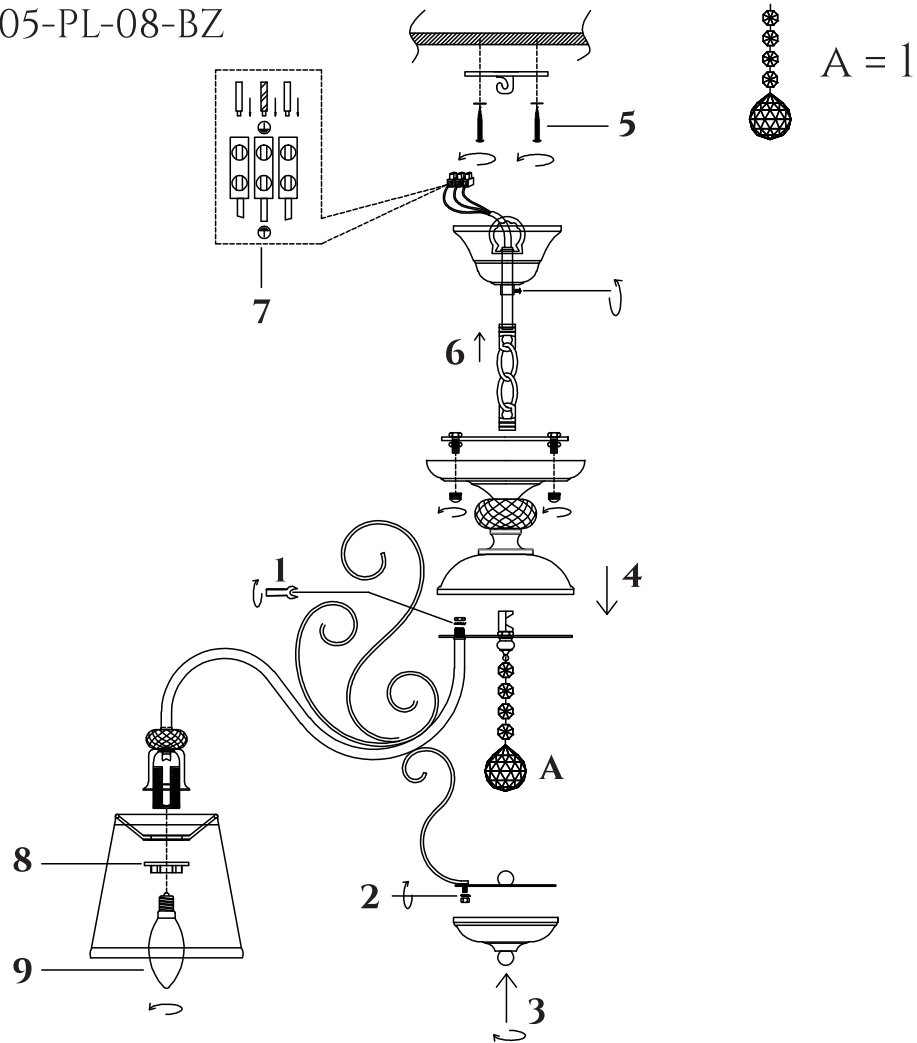

FREYA
TRADITION OF QUALITY

INSTRUCTION

MODEL: FR2405-PL-08-BZ
CHANDELIER

8 X E14 (40W)

FREYA-LIGHT.COM