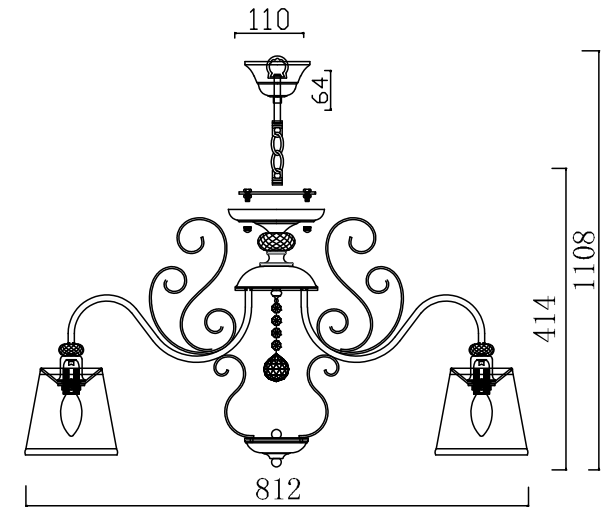

FREYA
TRADITION OF QUALITY

INSTRUCTION

MODEL: FR2405-PL-08-BZ
CHANDELIER

8 X E14 (40W)

FREYA-LIGHT.COM