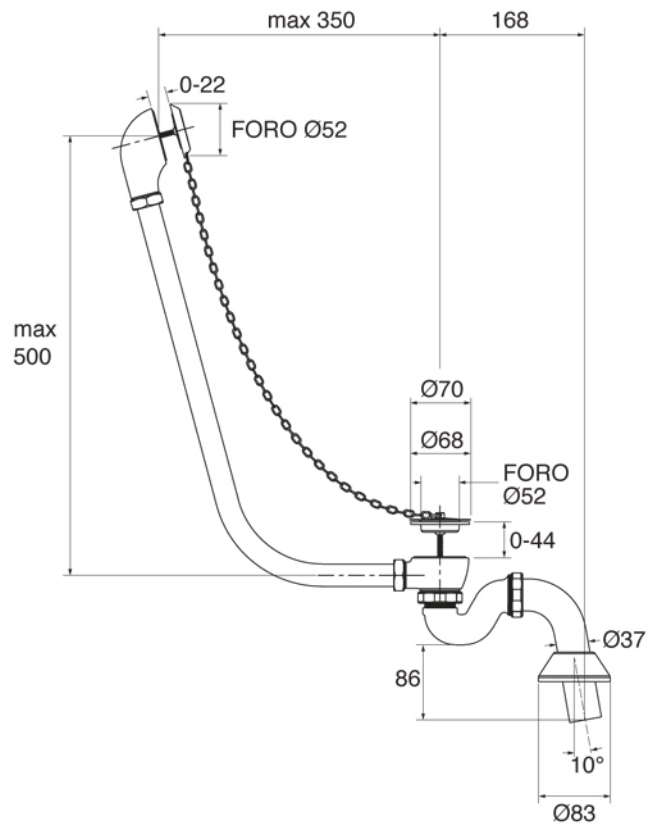

CAST IRON BATHTUB Collection	
Code	Description
9159	<b>Cast iron bathtub 1700x680 (Kg. 195 - Lt. 215)</b> Without tap holes, external unfinished
103	<b>External painting</b> External painting White
105	External painting RAL

Verona - Italy  
 tel. +39 045 8006917  
 fax. +39 045 8020111  
 gentry-home.com

CAST IRON BATHTUB Collection	
Code	Description
0190-C 0191-I/N/O/OR 0191-B/ND/R	<p><b>Exposed bath waste with drain stopper chain and overflow with exposed pipes for floor connector and siphon</b></p> <p>Chrome Incalux, Nickel, Dark Gold, Rose Gold Bronze, Dark Nickel, Copper</p>