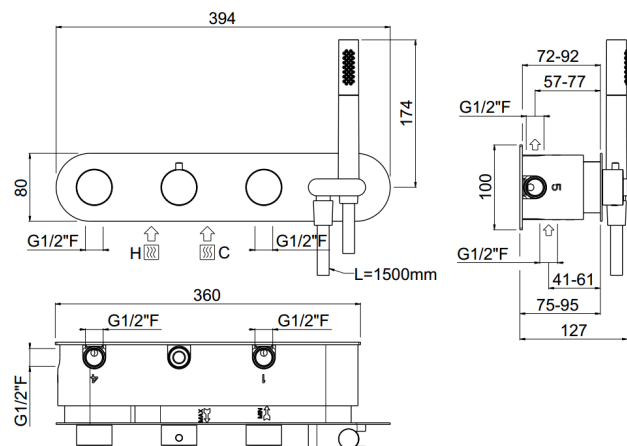

ilTondo

ilTondo 6way thermostatic
21868/A-CR

TECHNICAL INFORMATION

Concealed horizontal thermostatic mixer with integrated shower holder, 6 ways, smoot anti-torsion PVC flexible hose and one jet non-liming inspectable round shower in brass. Round plate and handles. CHROME

Flow rate:
horizontal 2-3way thermostatic

FEATURES

double anti-torsion

safe built-in

PICTURE

TECHNICAL DRAWING

SPARE PARTS

ORIC048
3 vie / ways