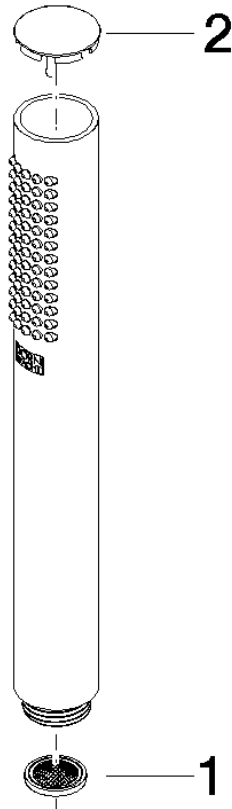

# SERIES-VARIOUS Hand shower - Light Gold

IMO

28 029 979

- COMPACT RAIN, max. flow rate 6.8 l/min (at 3 bar)
- with anti-scale system
- 1/2" connection
- This product can help a building meet the requirements of Green Building Rating Systems, e.g. LEED®, BREEAM®, DGNB

Intrinsic protection against back flow.

Fits: IMO, LULU, MADISON, MEM, TARA, CL.1, LISSÉ, VAIA, META, CYO

	Light Gold	28 029 979-26 0010
	Chrome	28 029 979-00 0010
	Chrome	28 029 979-00
	Brushed Platinum	28 029 979-06 0010
	Brushed Platinum	28 029 979-06
	Platinum	28 029 979-08
	Platinum	28 029 979-08 0010
	Dark Chrome	28 029 979-19
	Dark Chrome	28 029 979-19 0010
	Light Gold	28 029 979-26
	Brushed Durabronze (23kt Gold)	28 029 979-28
	Brushed Durabronze (23kt Gold)	28 029 979-28 0010
	Matte Black	28 029 979-33 0010
	Matte Black	28 029 979-33
	Brushed Champagne (22kt Gold)	28 029 979-46 0010
	Brushed Champagne (22kt Gold)	28 029 979-46
	Champagne (22kt Gold)	28 029 979-47 0010
	Champagne (22kt Gold)	28 029 979-47
	Brushed Chrome	28 029 979-93
	Brushed Chrome	28 029 979-93 0010
	Brushed Dark Platinum	28 029 979-99
	Brushed Dark Platinum	28 029 979-99 0010

28 029 979

mm [inches]

Flow rate chart

28 029 979

**Product version from 4/1/2024**

Parts for other  
finishes can be found  
here: [Chrome](#)

SERIES-VARIOUS Hand shower - Light Gold

IMO

28 029 979

**Spare parts list**

**Product version from 4/1/2024**

No.	Item Number	Name	Quantity used	Delivery time
	09 23 01 039 90	sieve	2	2