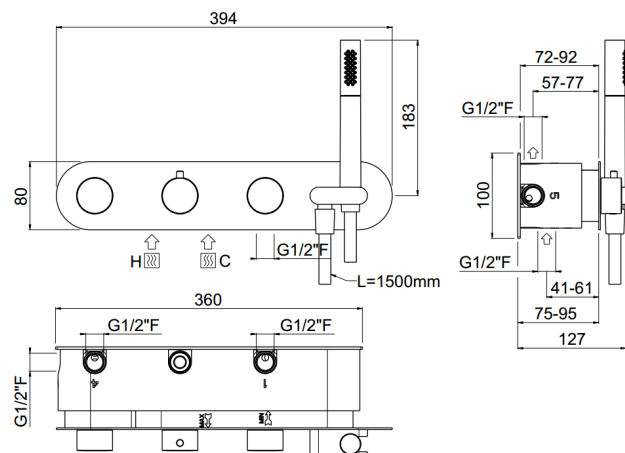

ilTondo

ilTondo 5way thermostatic
21858/A-CR

TECHNICAL INFORMATION

Concealed horizontal thermostatic mixer with integrated shower holder, 5 ways, smoot anti-torsion PVC flexible hose and one jet non-liming inspectable round shower in brass. Round plate and handles. CHROME

Flow rate:
horizontal 2-3way thermostatic

FEATURES

double anti-torsion

safe built-in

PICTURE

TECHNICAL DRAWING

SPARE PARTS

ORIC047
2 vie / ways