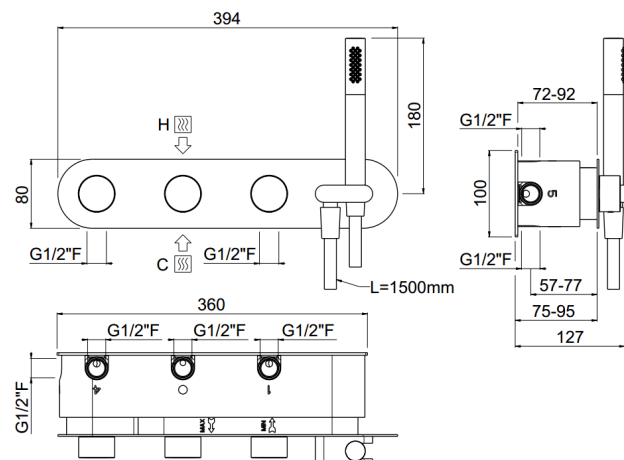

## TECHNICAL INFORMATION

Concealed horizontal mixer with integrated shower holder, 4 ways, smoot anti-torsion PVC flexible hose and one jet non-limiting inspectable round shower in brass. Round plate and handles. CHROME

## TECHNICAL DRAWING