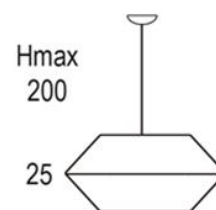

## SUSPENSION

Funny cool design with unique lampshades for fresh areas full of life. Surface fittings with metal framework and hand made colorful braided cord lampshades.

Ø26

Ø35

Ø50

REF.  
26860/26

COLGANTE / SUSPENSION  
IP20

MATERIAL  
Metal y cuerda / Metal and cord

ACABADO / FINISH  
Florón blanco mate o níquel satinado /  
Canopy matt white or satin nickel  
Cuerda: ver colores estándar /  
Cord: see standard colors

INSTALACIÓN / INSTALLATION  
- E27 LED 1x10W Ø6cm 